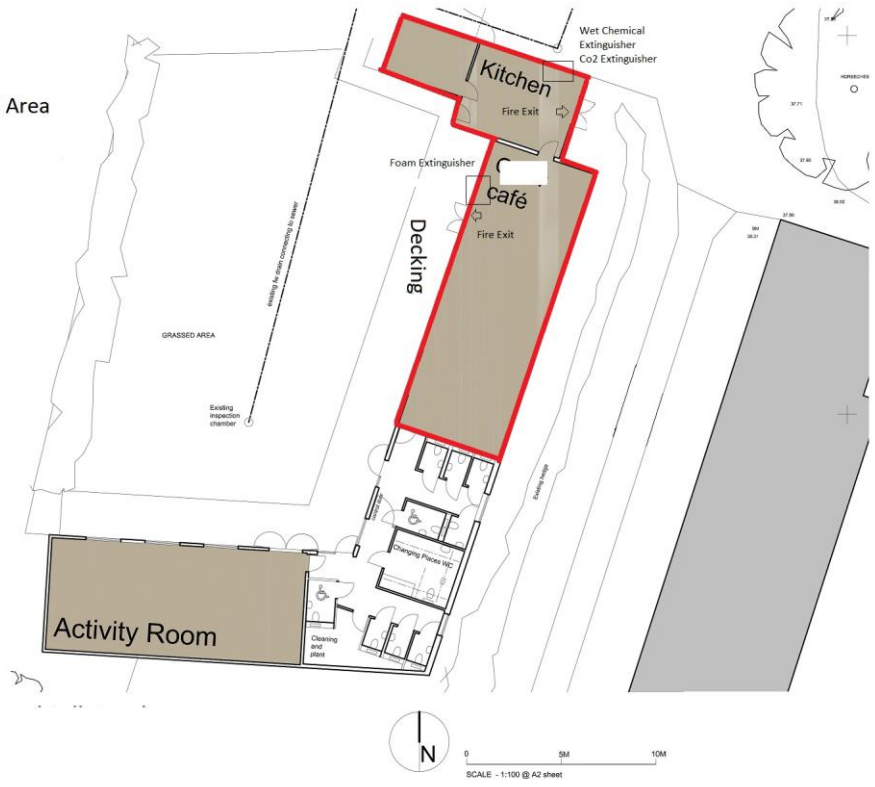

Legend

-  Licenced Area
-  Fire Exit
-  Extinguishers

Home Close

August 2021 - Scale 1:100 @ A2
Drawing HCT-3B