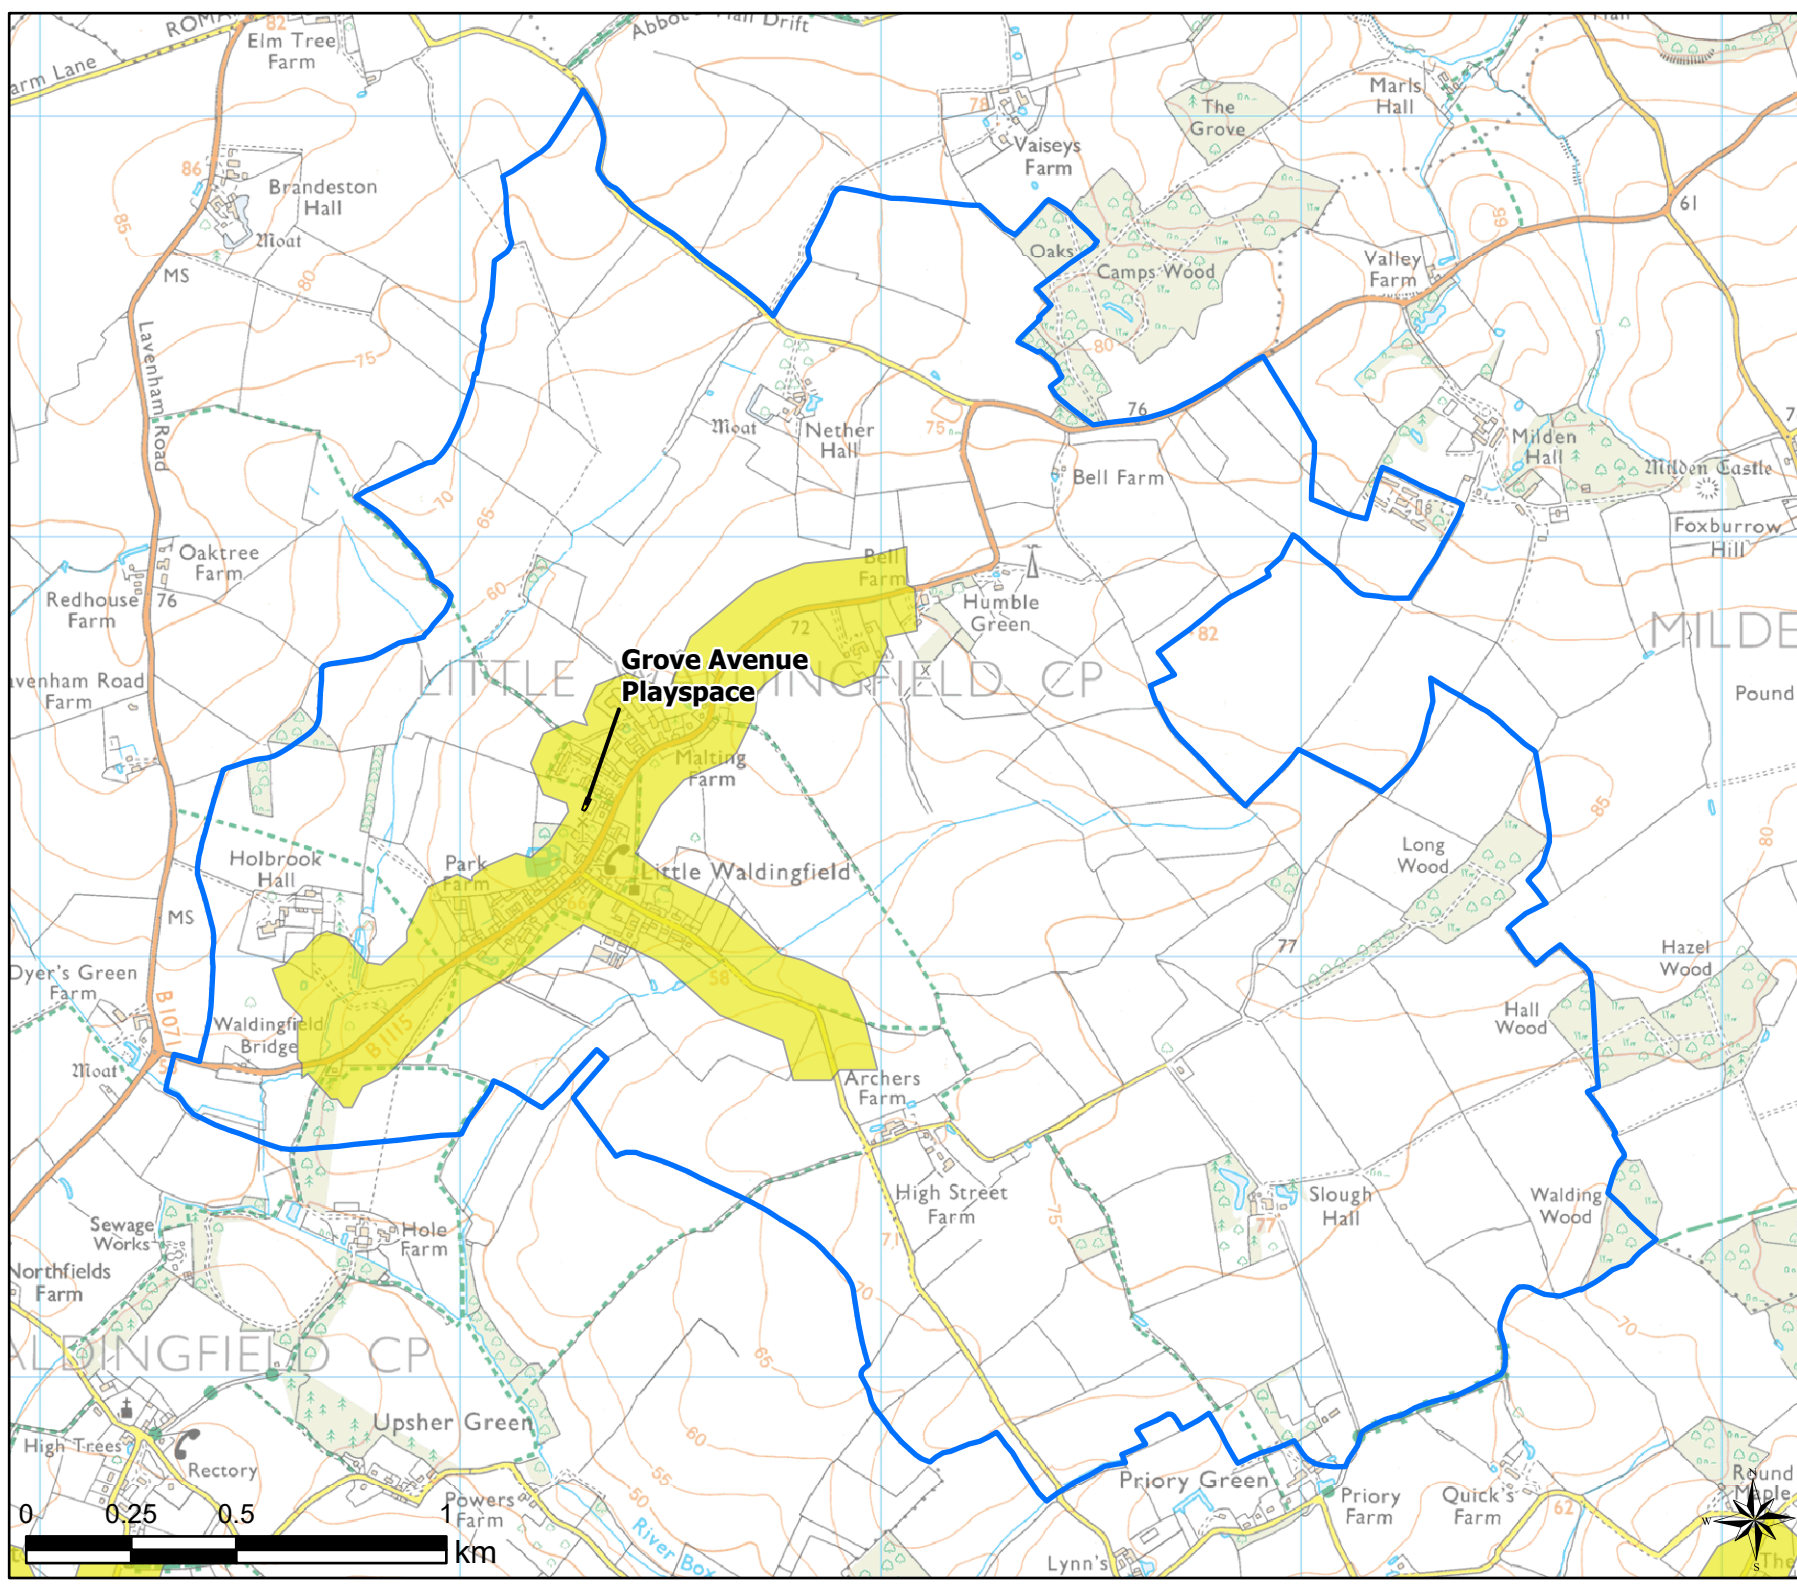

Legend

-  Parish Boundary
-  12 Minute Walking Buffers
- OpenSpace
- Typology
-  Play (Child)

Open Space Study

Scale: 1:19,000

Map Produced on: 13/05/2019

Little Waldingfield  
Play (Child) Walking Buffers