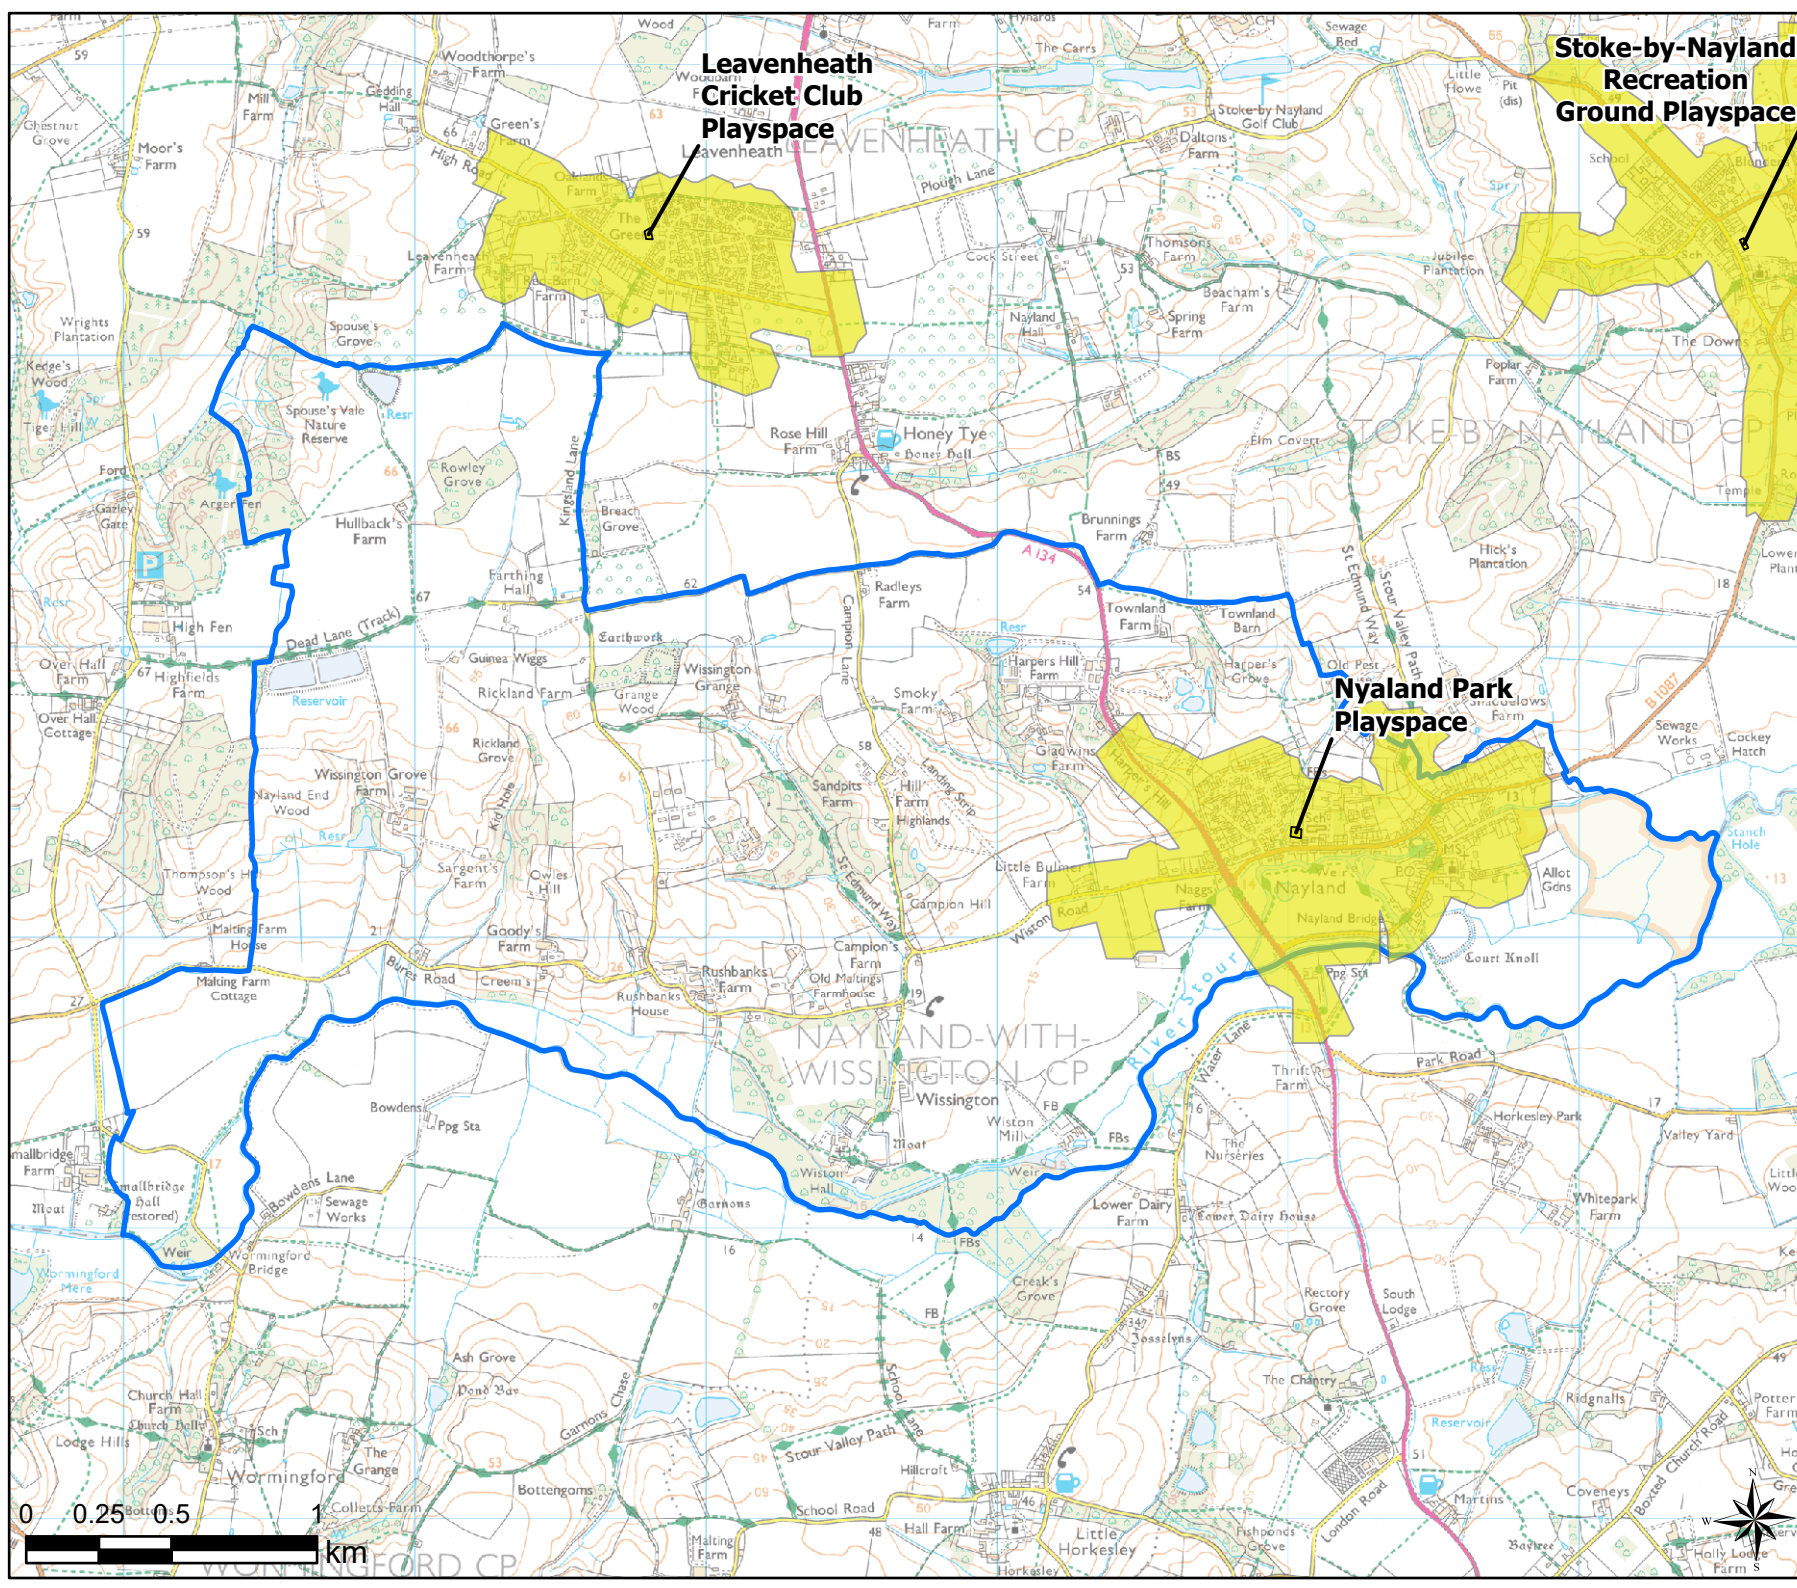

Nayland-with-Wissington
Play (Child) Walking Buffers

Legend

- Parish Boundary
- 12 Minute Walking Buffers
- OpenSpace
- Typology
- Play (Child)

Open Space Study

Scale: 1:26,000

Map Produced on: 13/05/2019