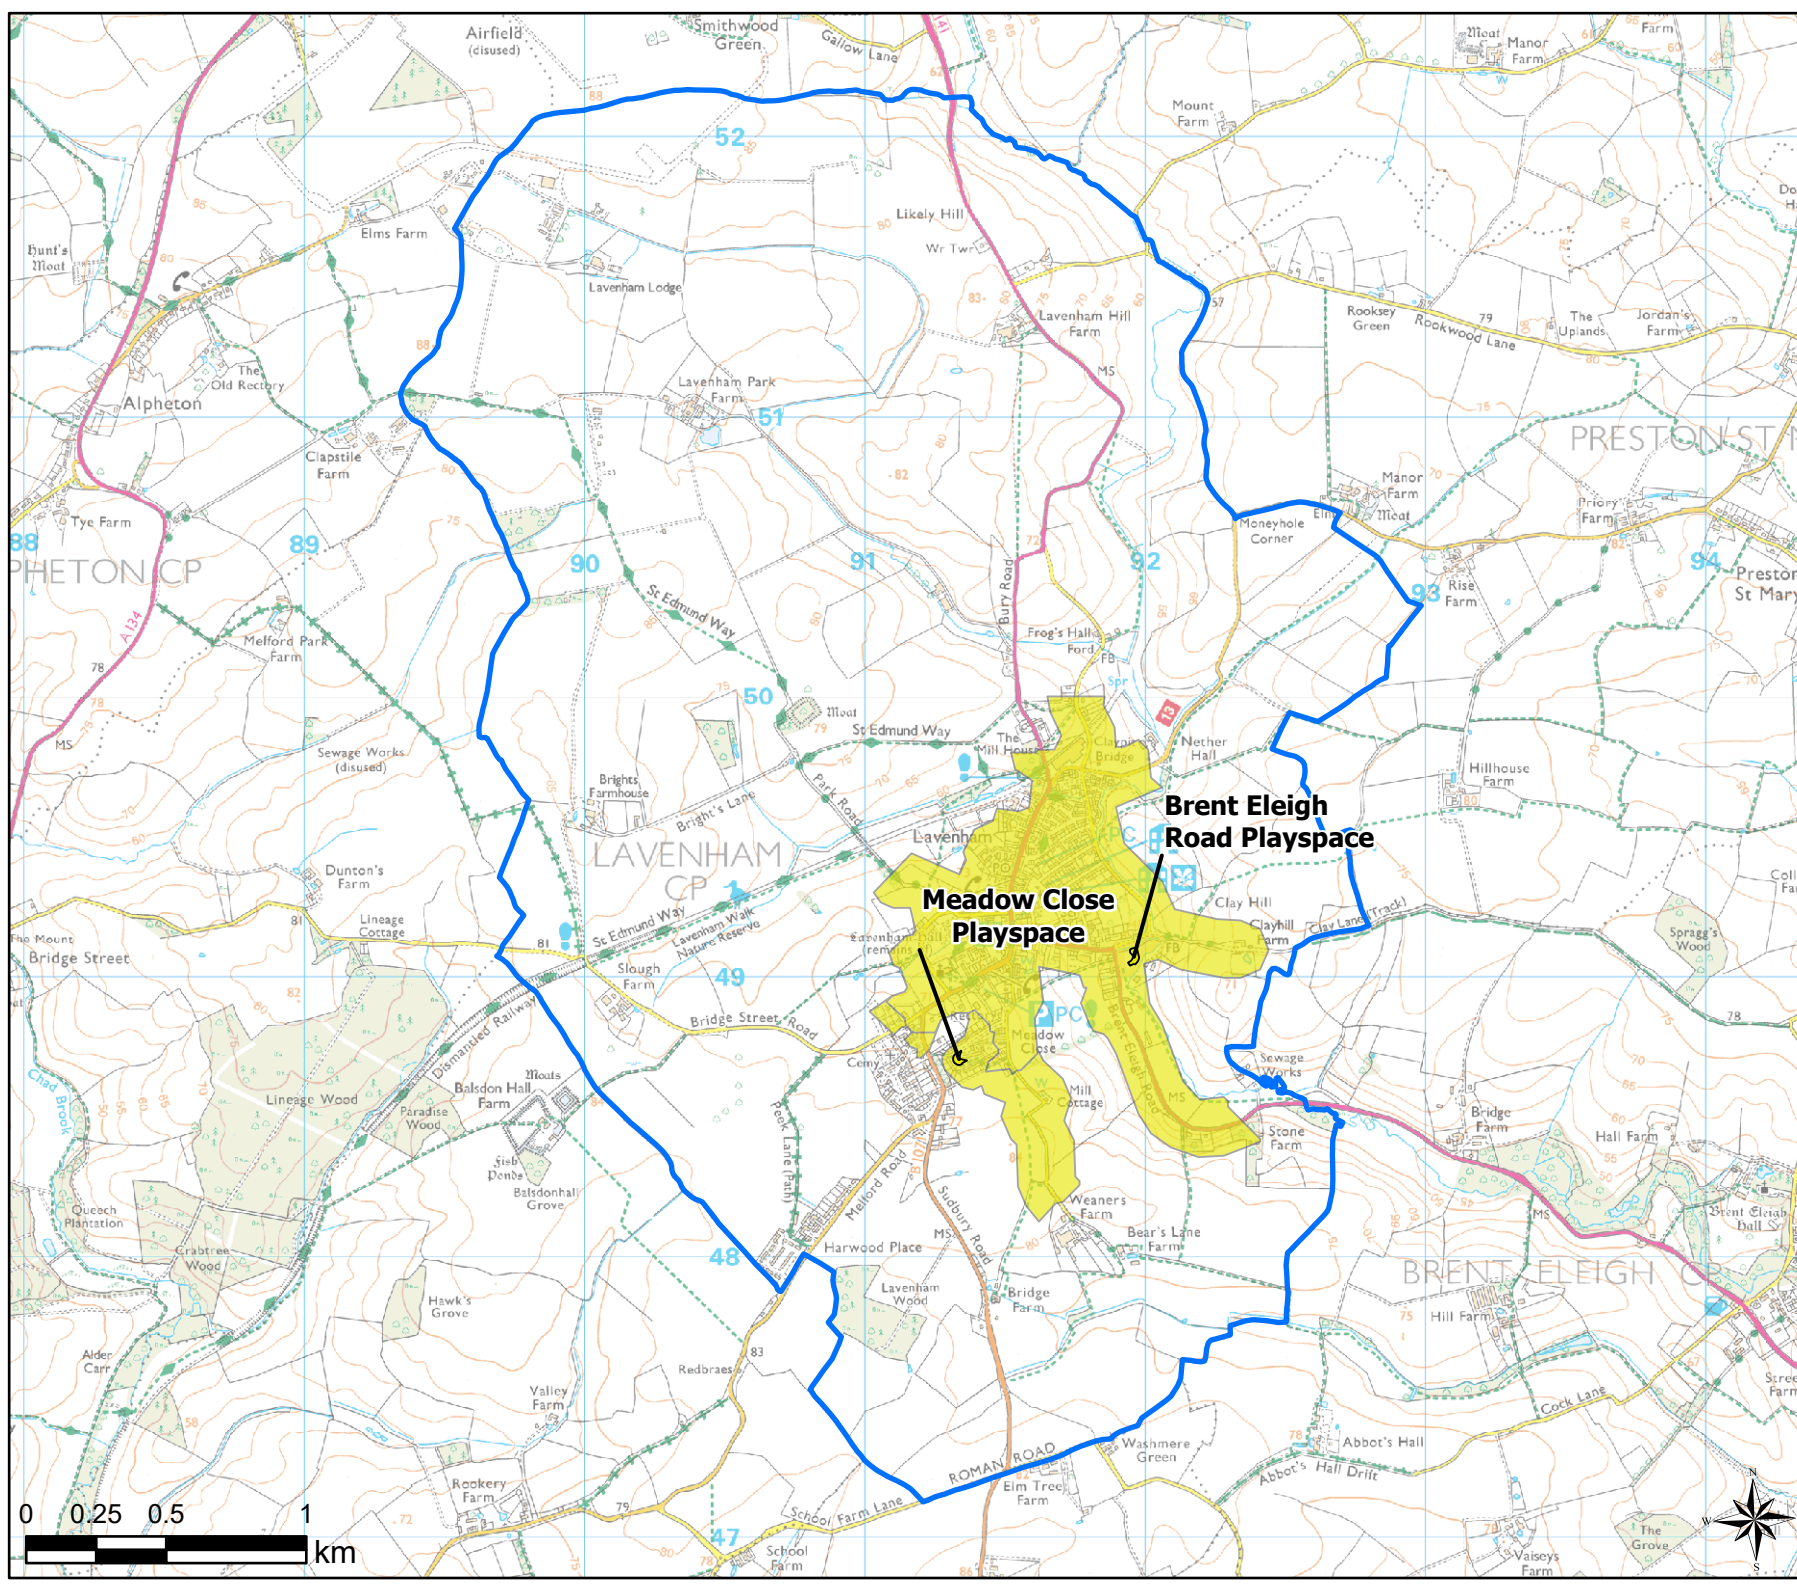

Lavenham

Play (Child) Walking Buffers

Legend

- Parish Boundary
- 12 Minute Walking Buffers
- OpenSpace
- Typology
- Play (Child)

Open Space Study

Scale: 1:27,000

Map Produced on: 13/05/2019