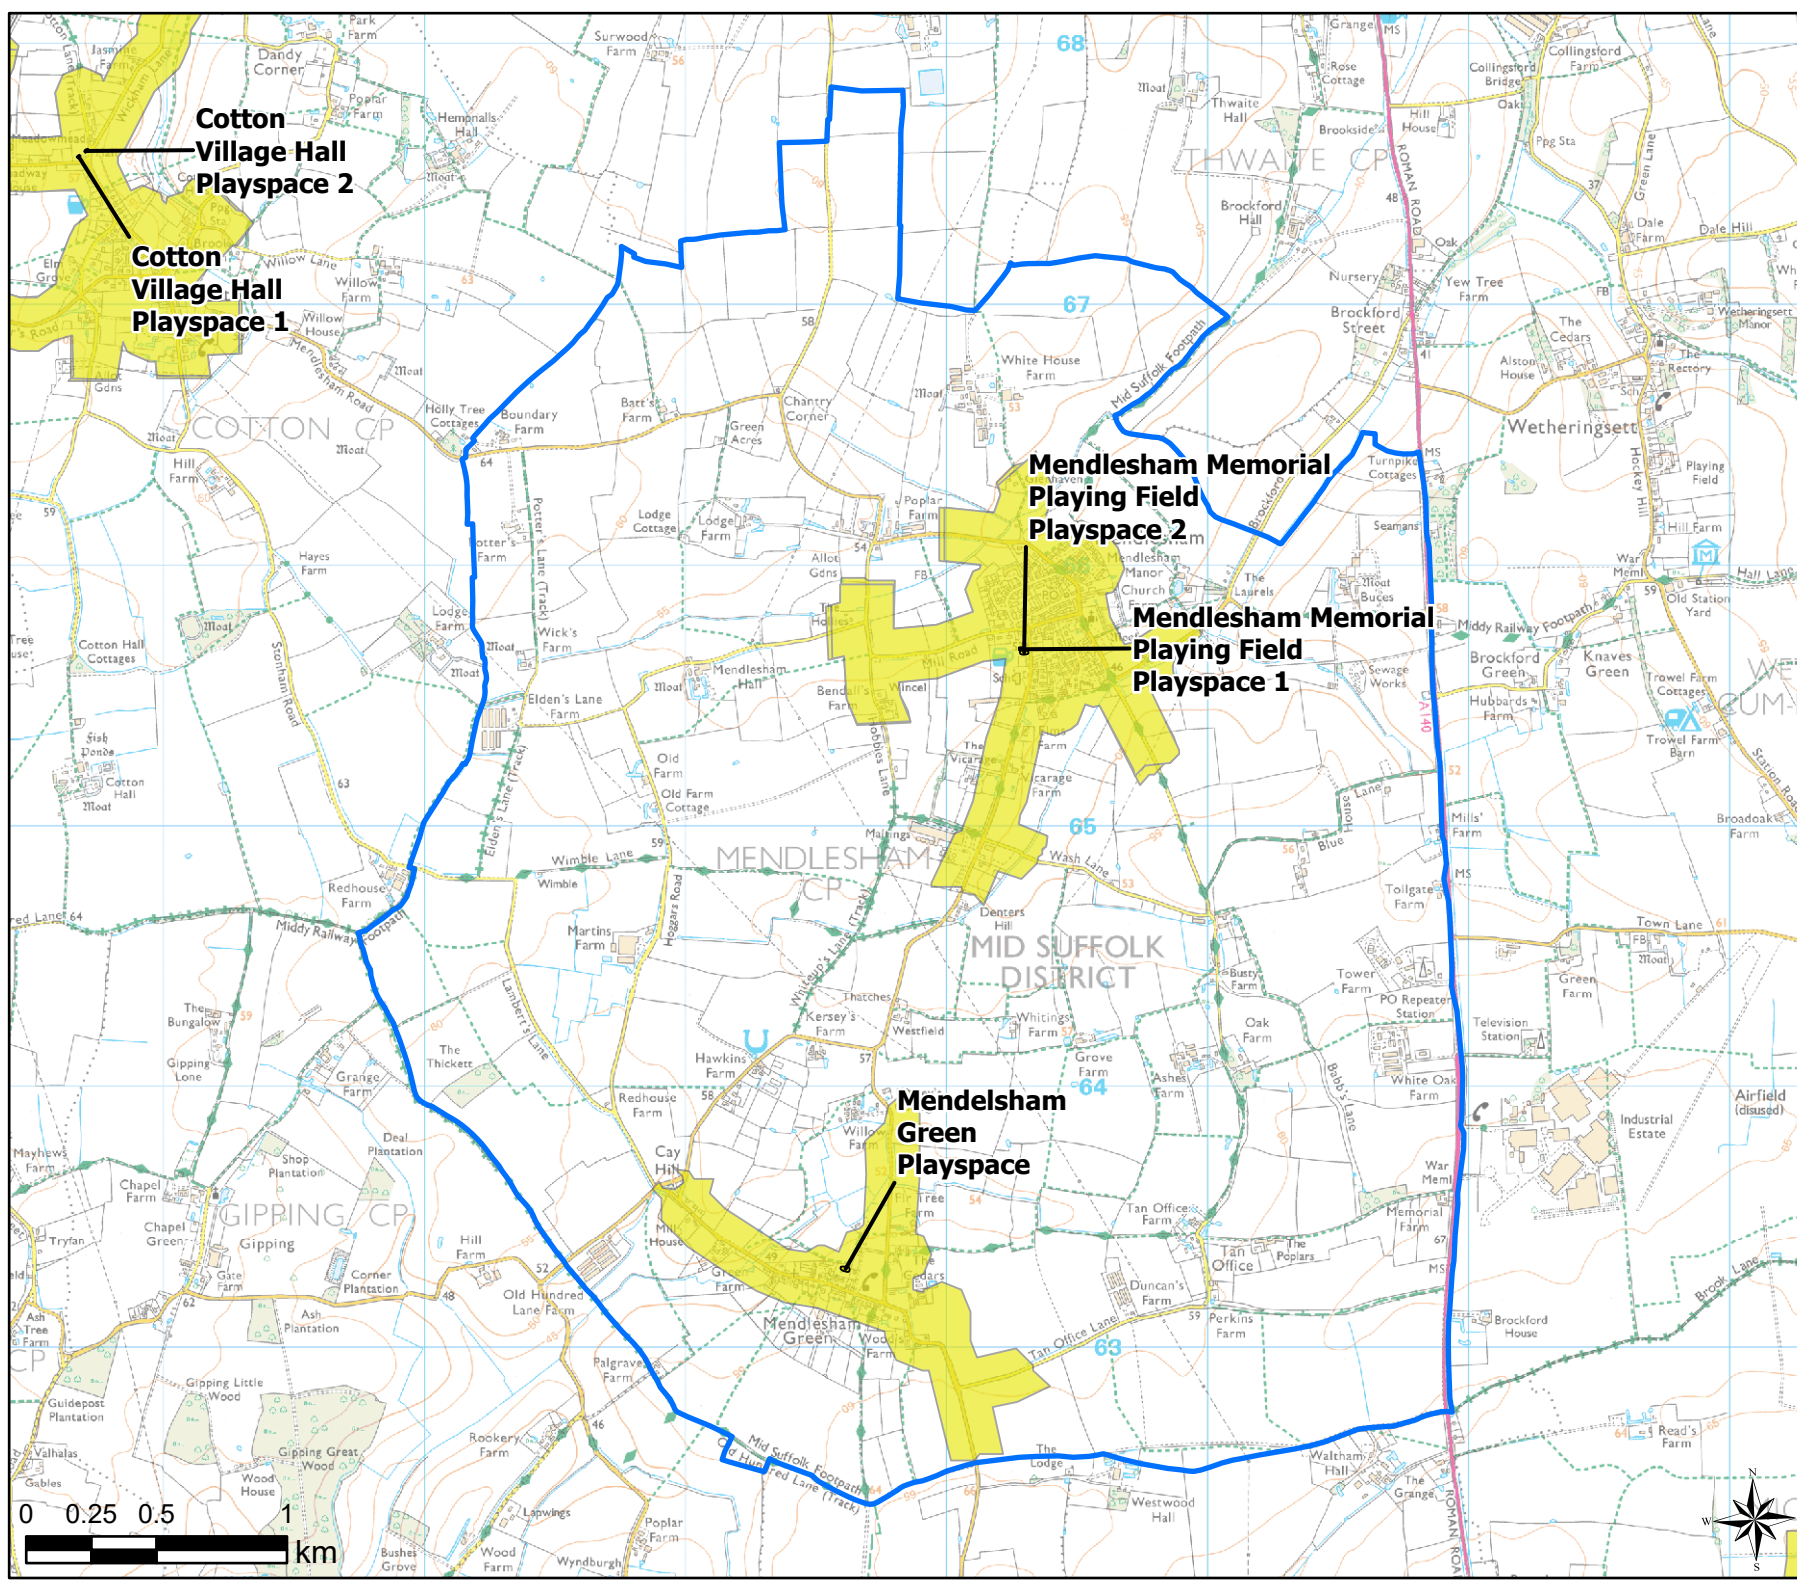

Mendlesham

Play (Child) Walking Buffers

Legend

- Parish Boundary
- 12 Minute Walking Buffers
- OpenSpace
- Typology
- Play (Child)

Open Space Study

Scale: 1:29,000

Map Produced on: 13/05/2019