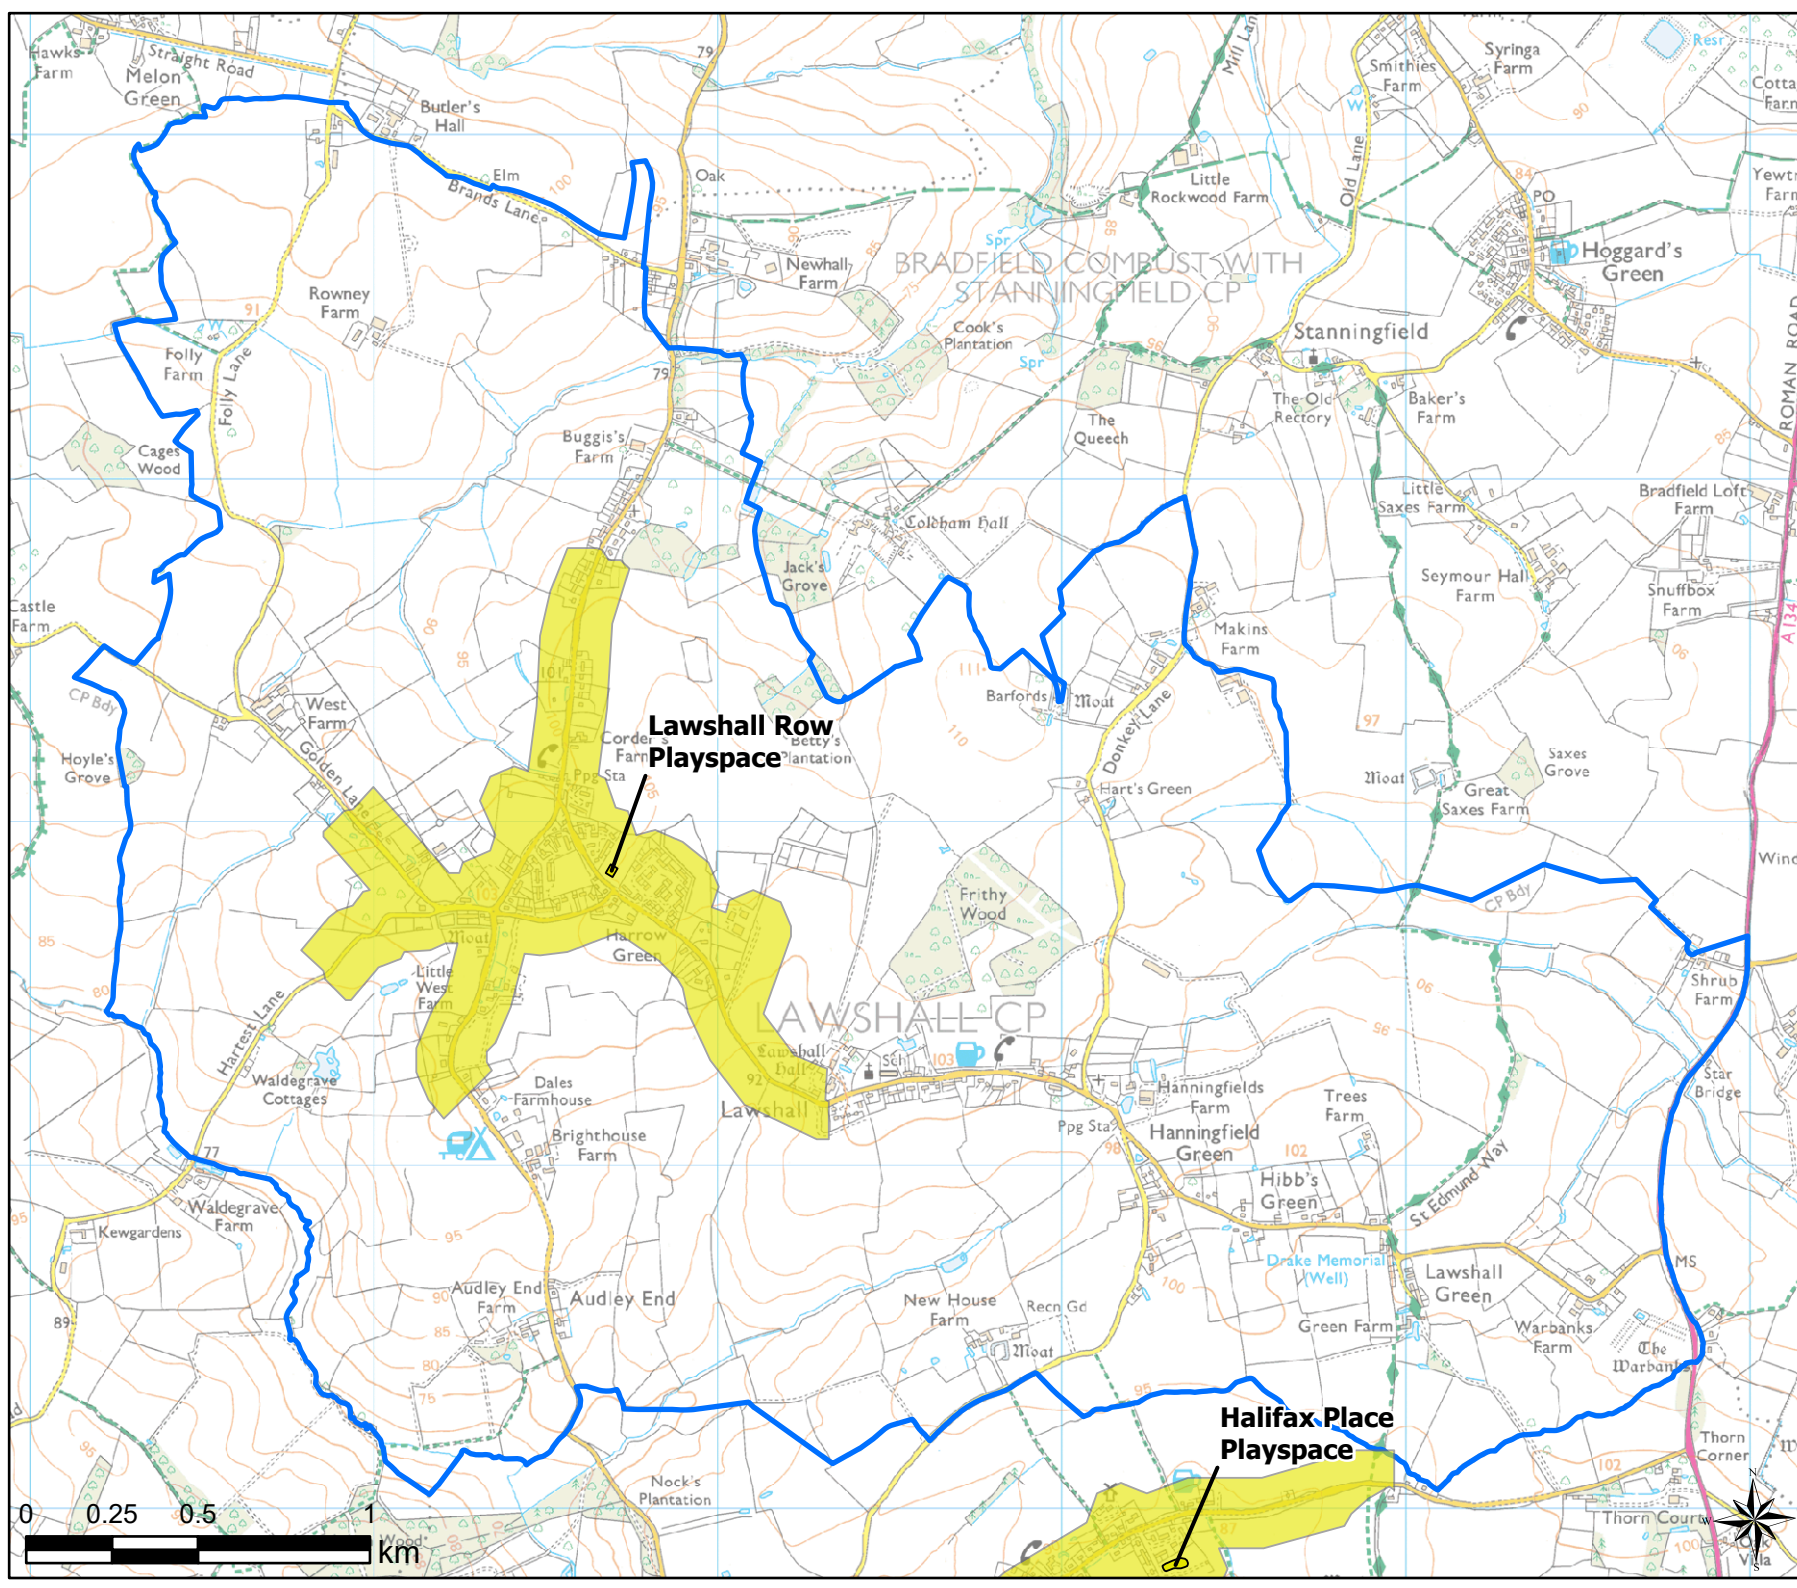

Lawshall

Play (Child) Walking Buffers

Legend

- Parish Boundary
- 12 Minute Walking Buffers
- OpenSpace
- Typology
- Play (Child)

**Lawshall Row
Playspace**

**Halifax Place
Playspace**

Open Space Study

Scale: 1:22,000

Map Produced on: 13/05/2019