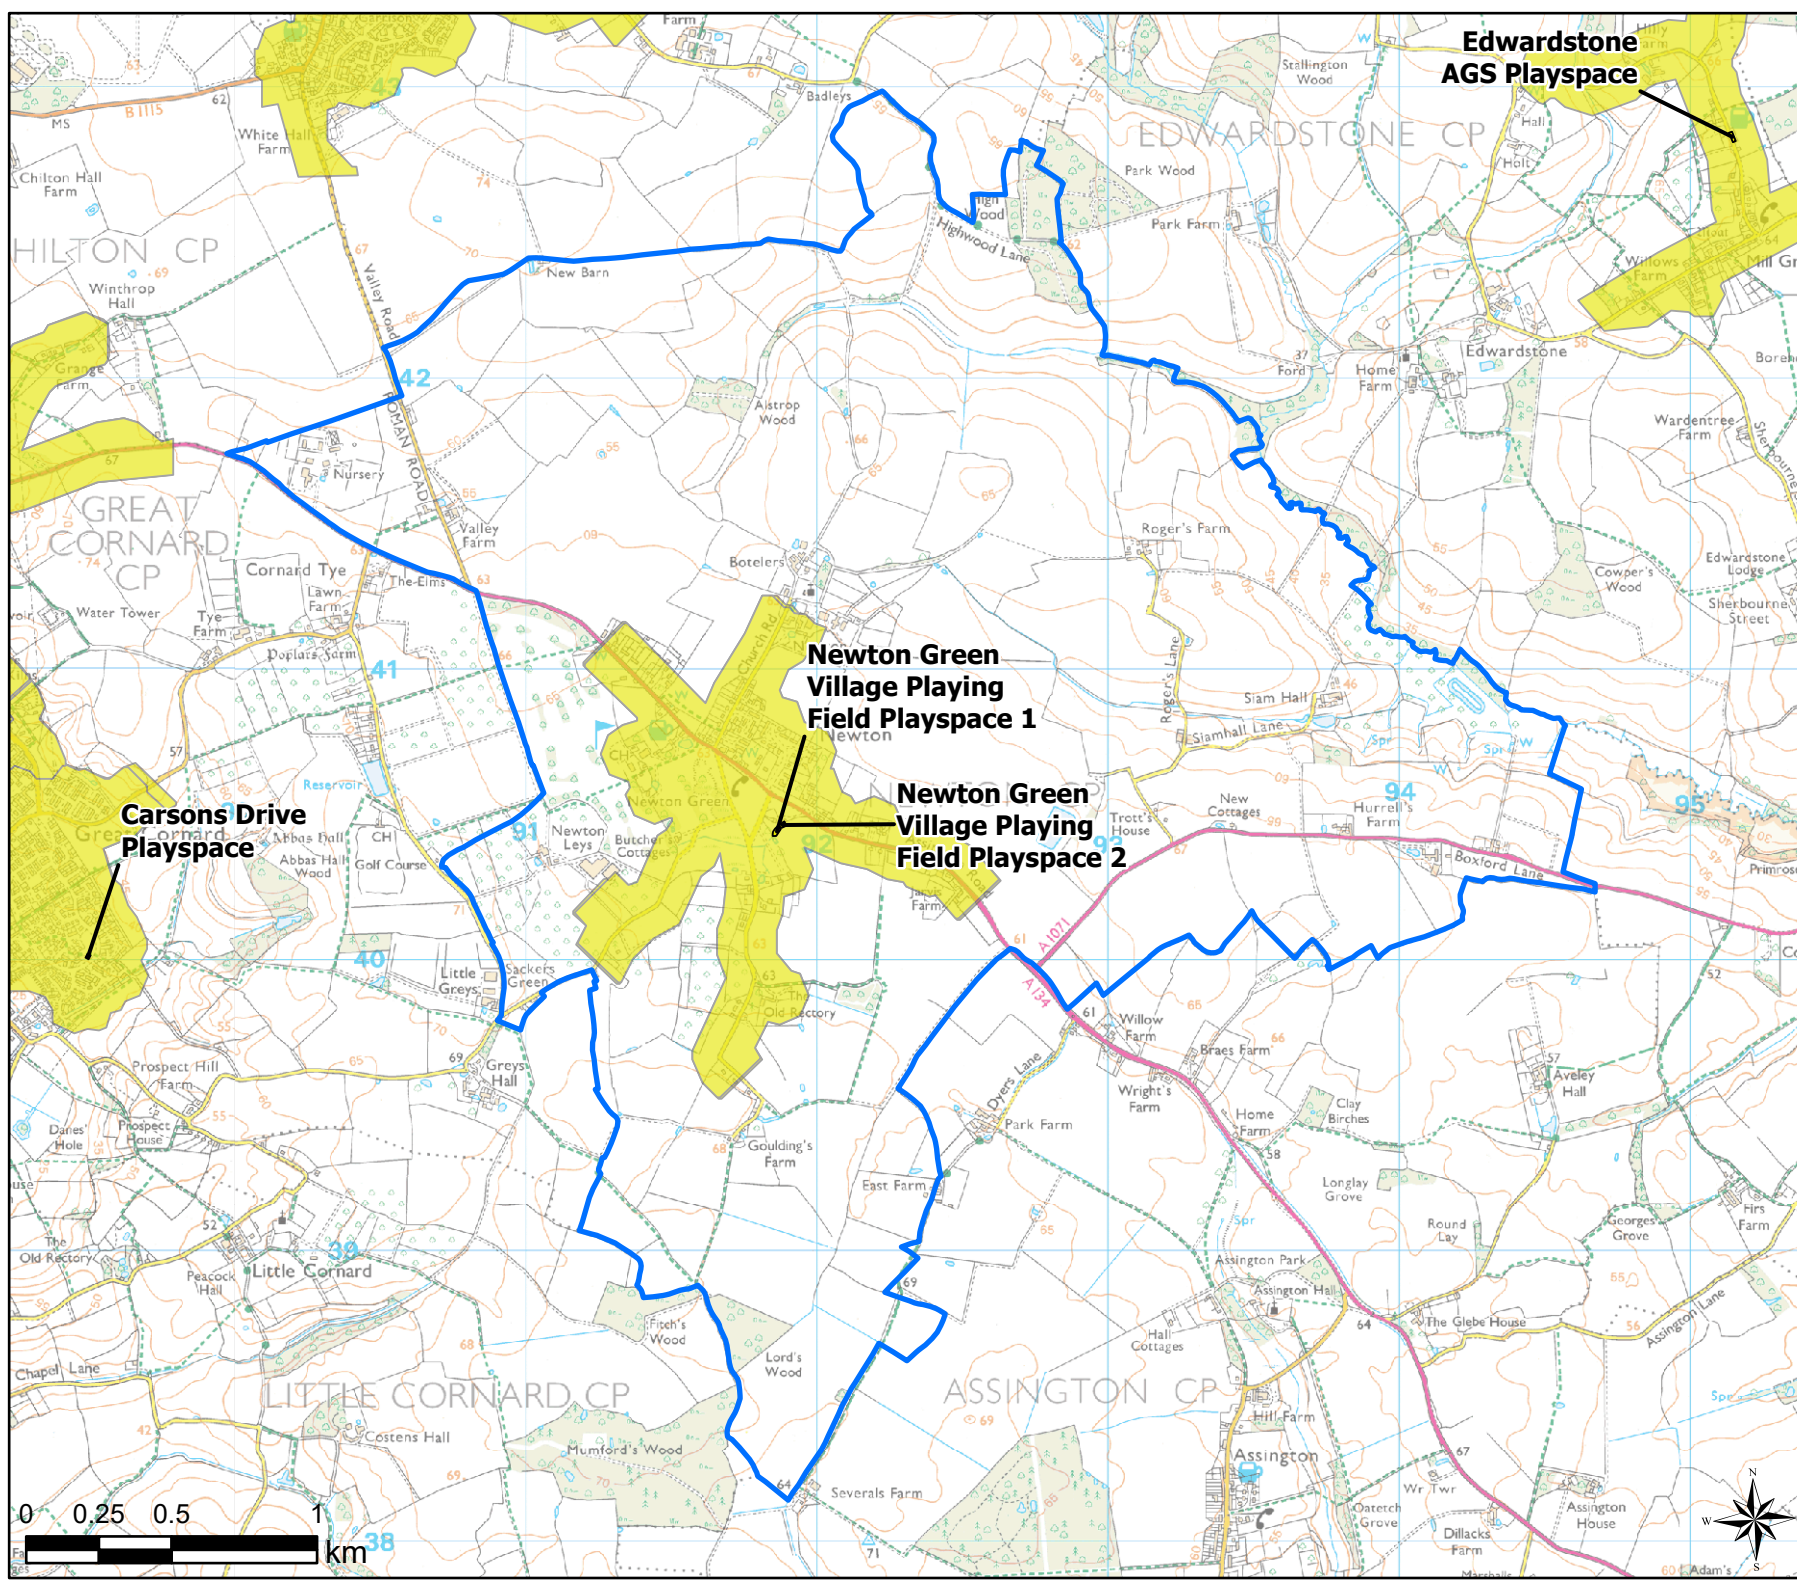

### Legend

-  Parish Boundary
-  12 Minute Walking Buffers
- OpenSpace
- Typology
-  Play (Child)

Open Space Study

Scale: 1:14,000

Map Produced on: 13/05/2019

**Edwardstone  
AGS Playspace**

**Newton Green  
Village Playing  
Field Playspace 1**