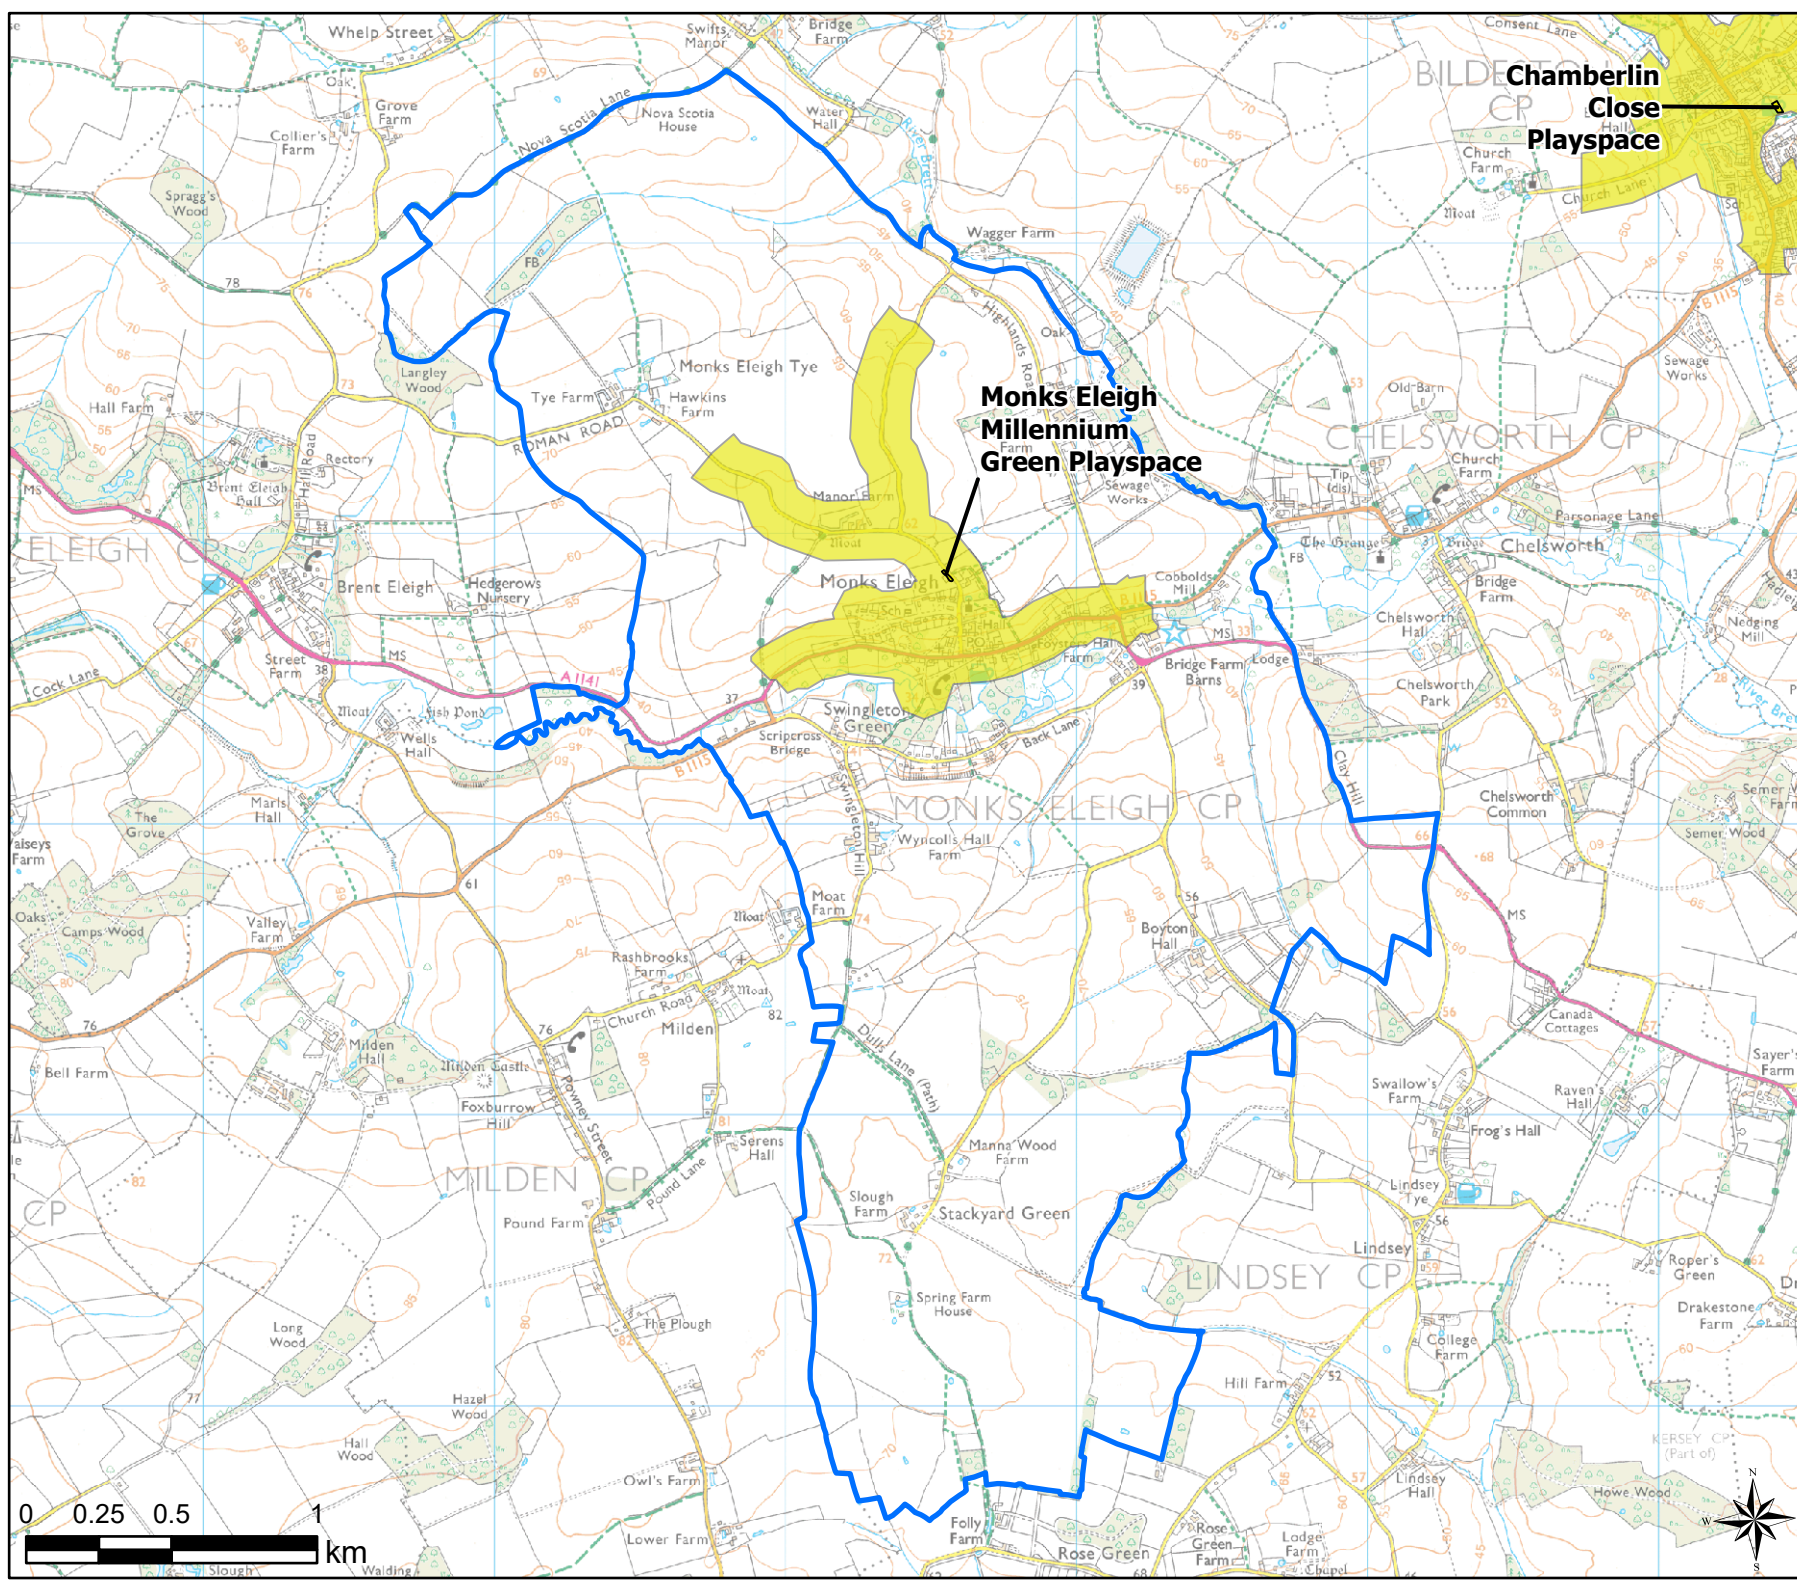

Open Space Study

Scale: 1:22,000

Map Produced on: 13/05/2019

Monks Eleigh  
Play (Child) Walking Buffers

**Legend**

- Parish Boundary
- 12 Minute Walking Buffers
- OpenSpace
- Typology
- Play (Child)

Open Space Study