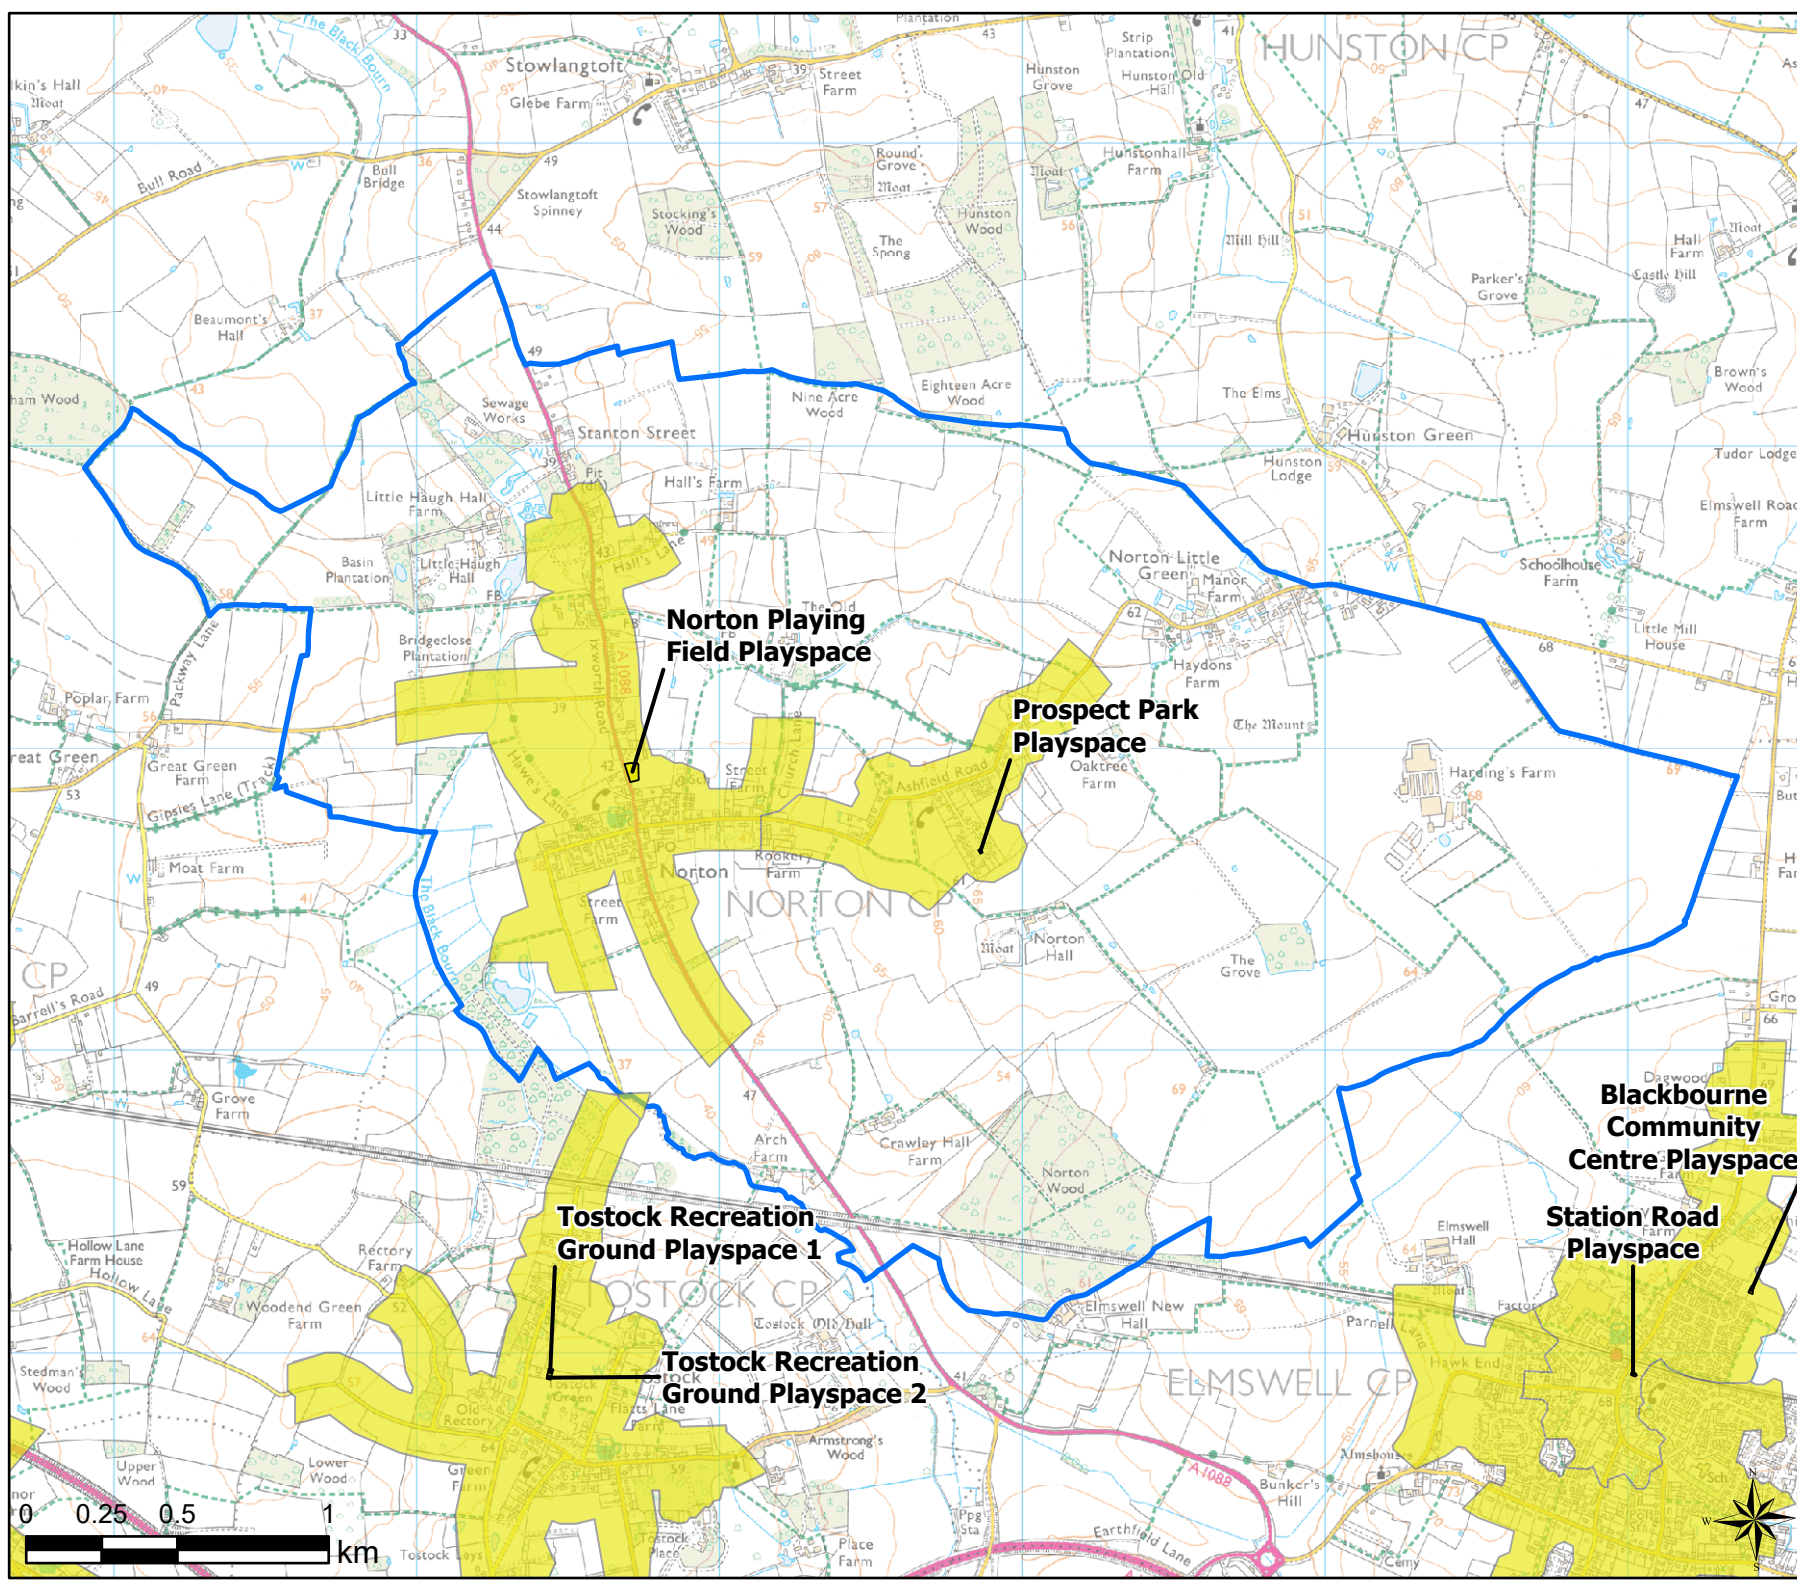

**Open Space Study**

**Scale: 1:26,000**

**Map Produced on: 13/05/2019**

Legend

-  Parish Boundary
-  12 Minute Walking Buffers
- OpenSpace
- Typology
-  Play (Child)

Open Space Study

Scale: 1:25,000

Map Produced on: 13/05/2019