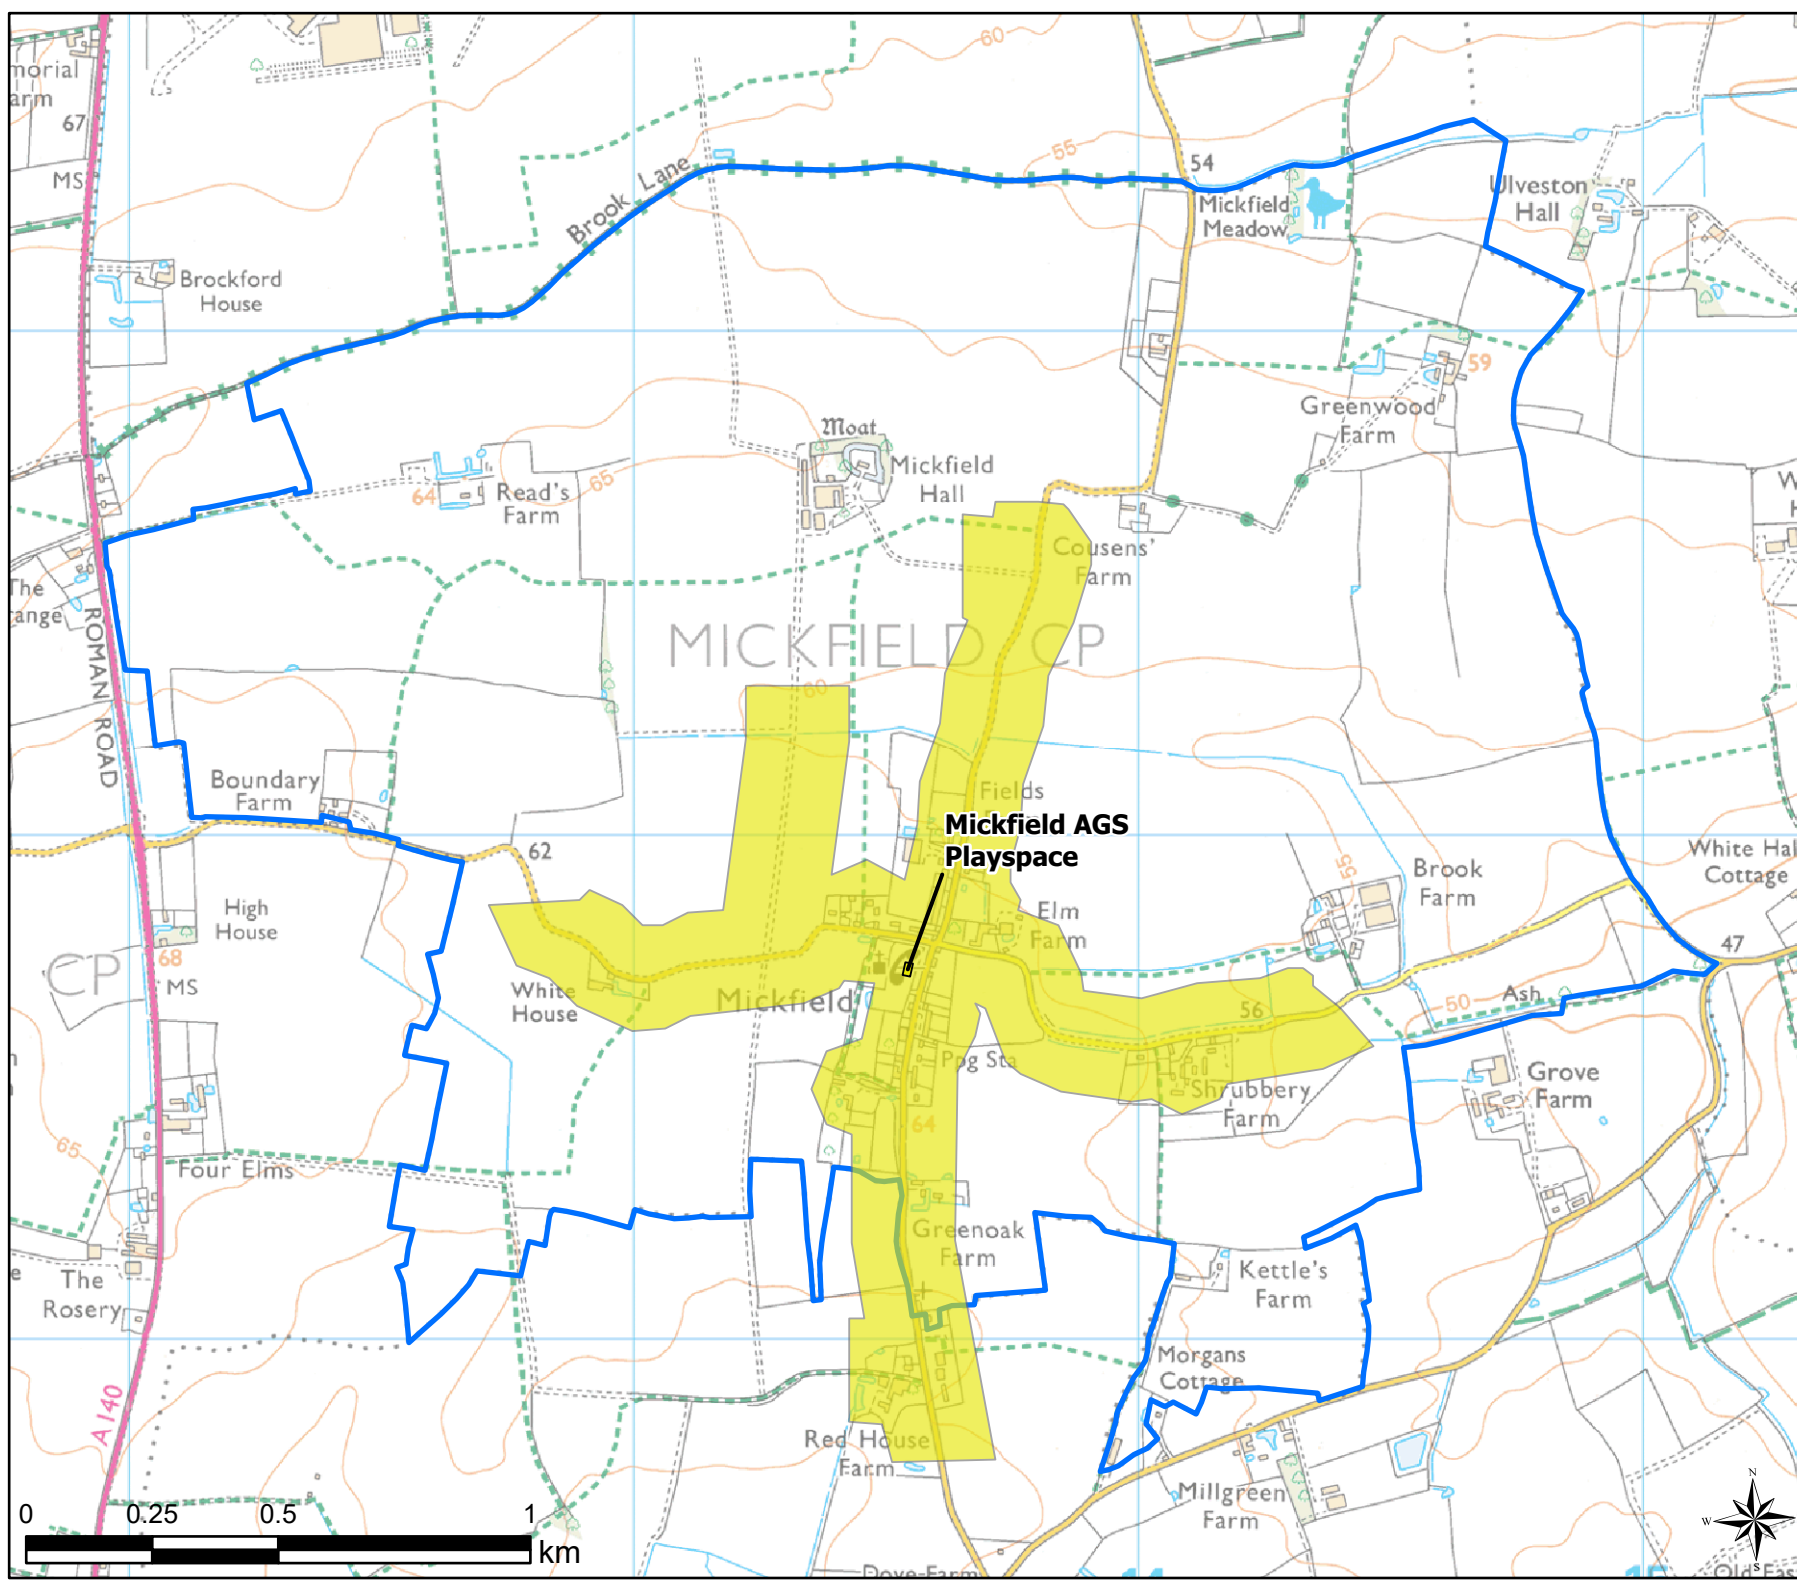

### Legend

-  Parish Boundary
-  12 Minute Walking Buffers
- OpenSpace
- Typology
-  Play (Child)

Open Space Study

Scale: 1:26,000

Map Produced on: 13/05/2019

Mickfield

Play (Child) Walking Buffers

Legend