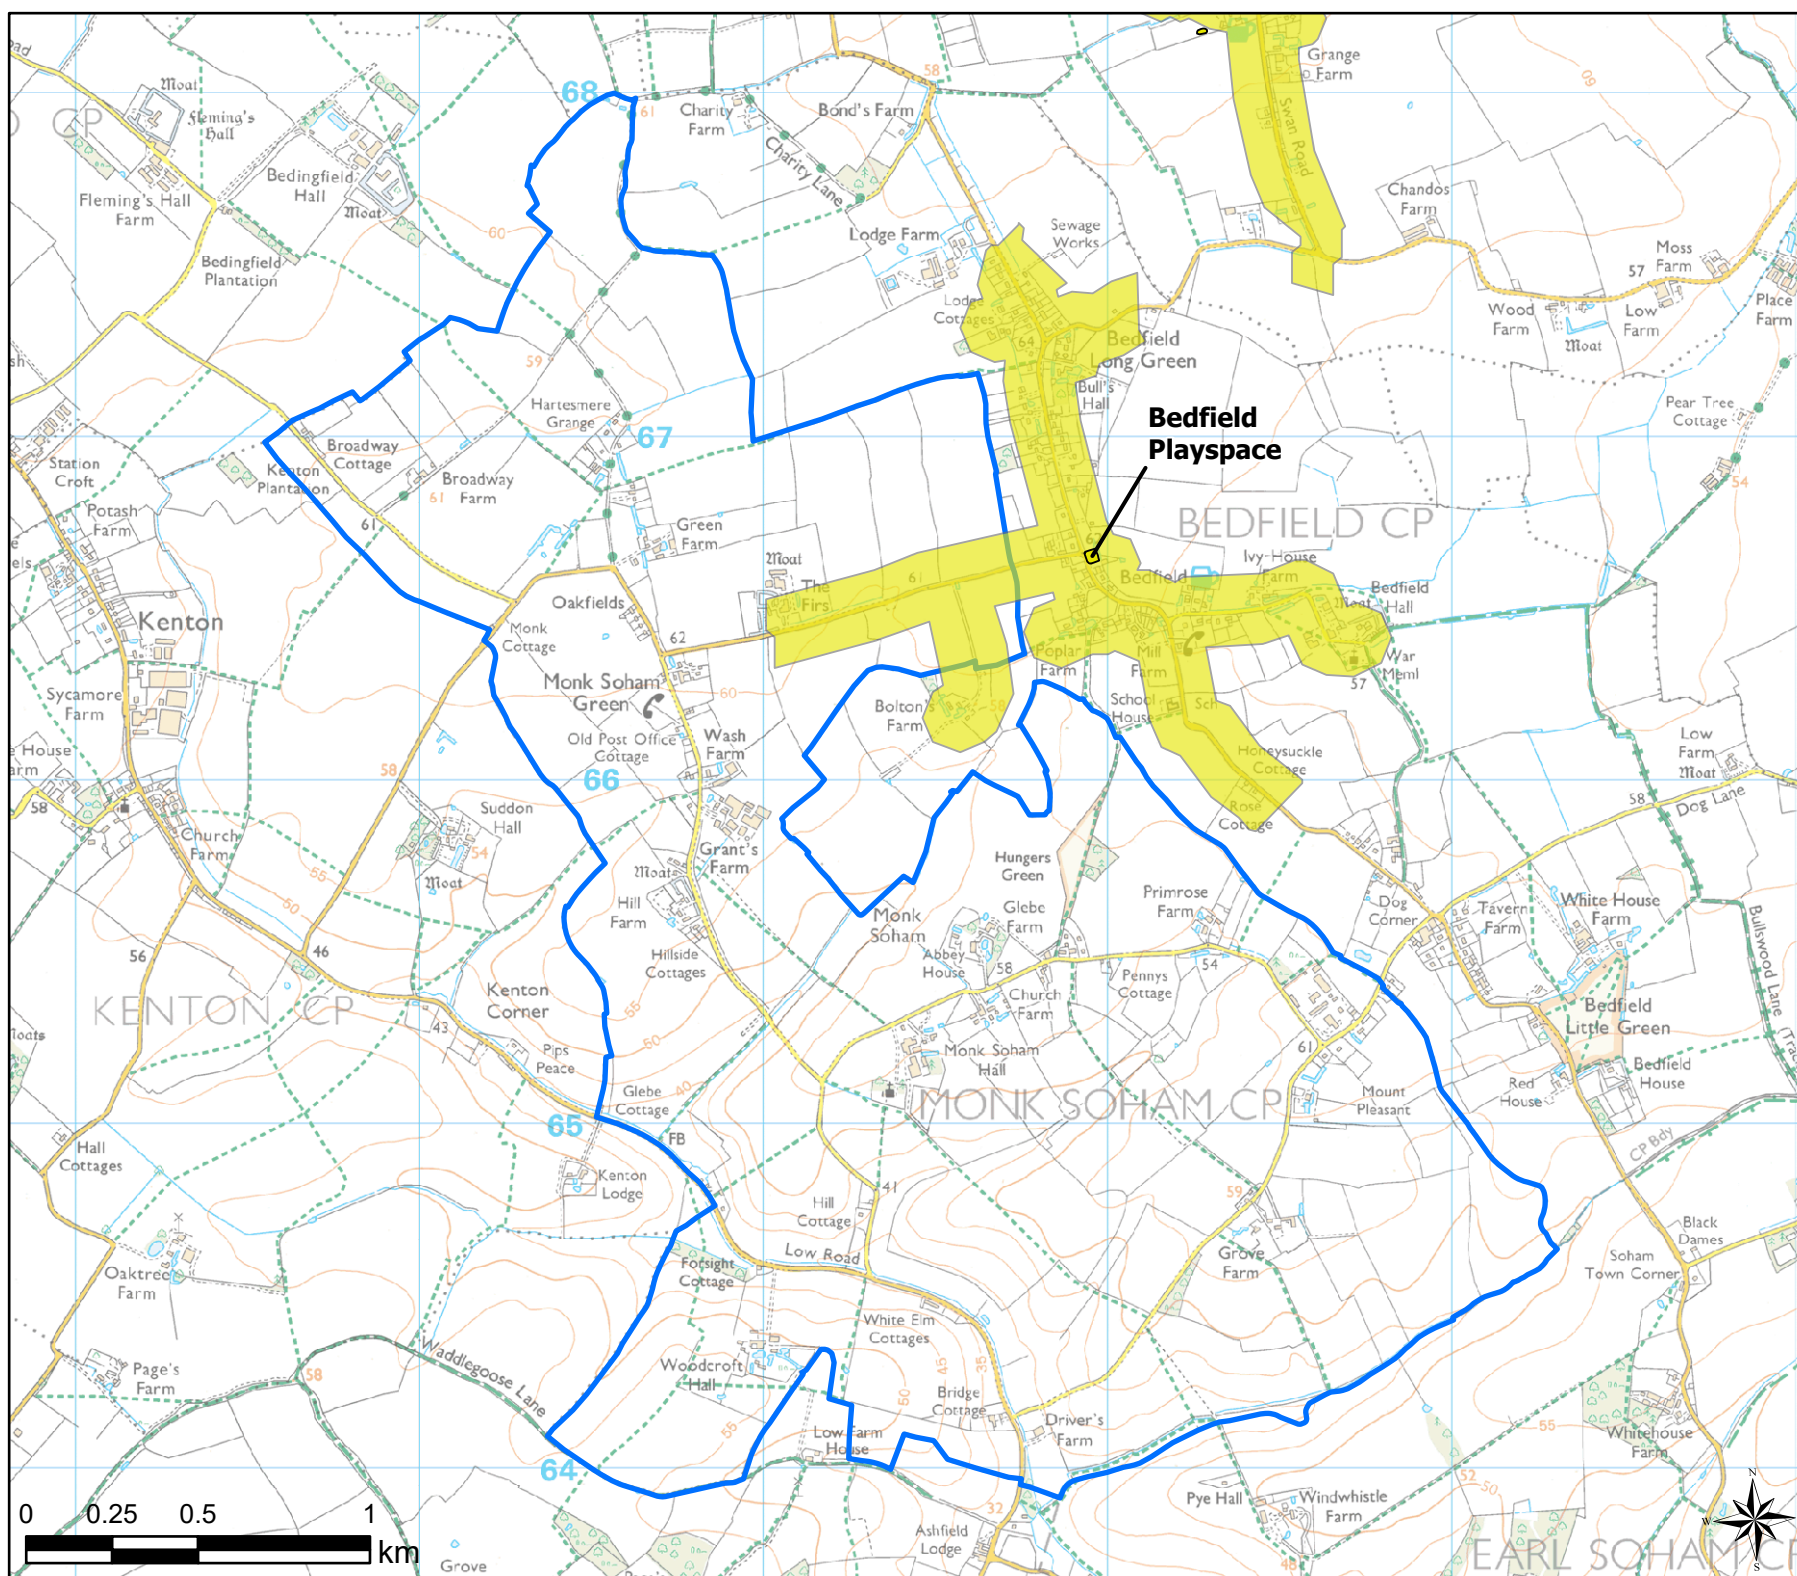

Open Space Study

Scale: 1:22,000

Map Produced on: 13/05/2019

Monks Eleigh  
Play (Child) Walking Buffers

**Legend**

- Parish Boundary
- 12 Minute Walking Buffers
- OpenSpace
- Typology
- Play (Child)

Open Space Study