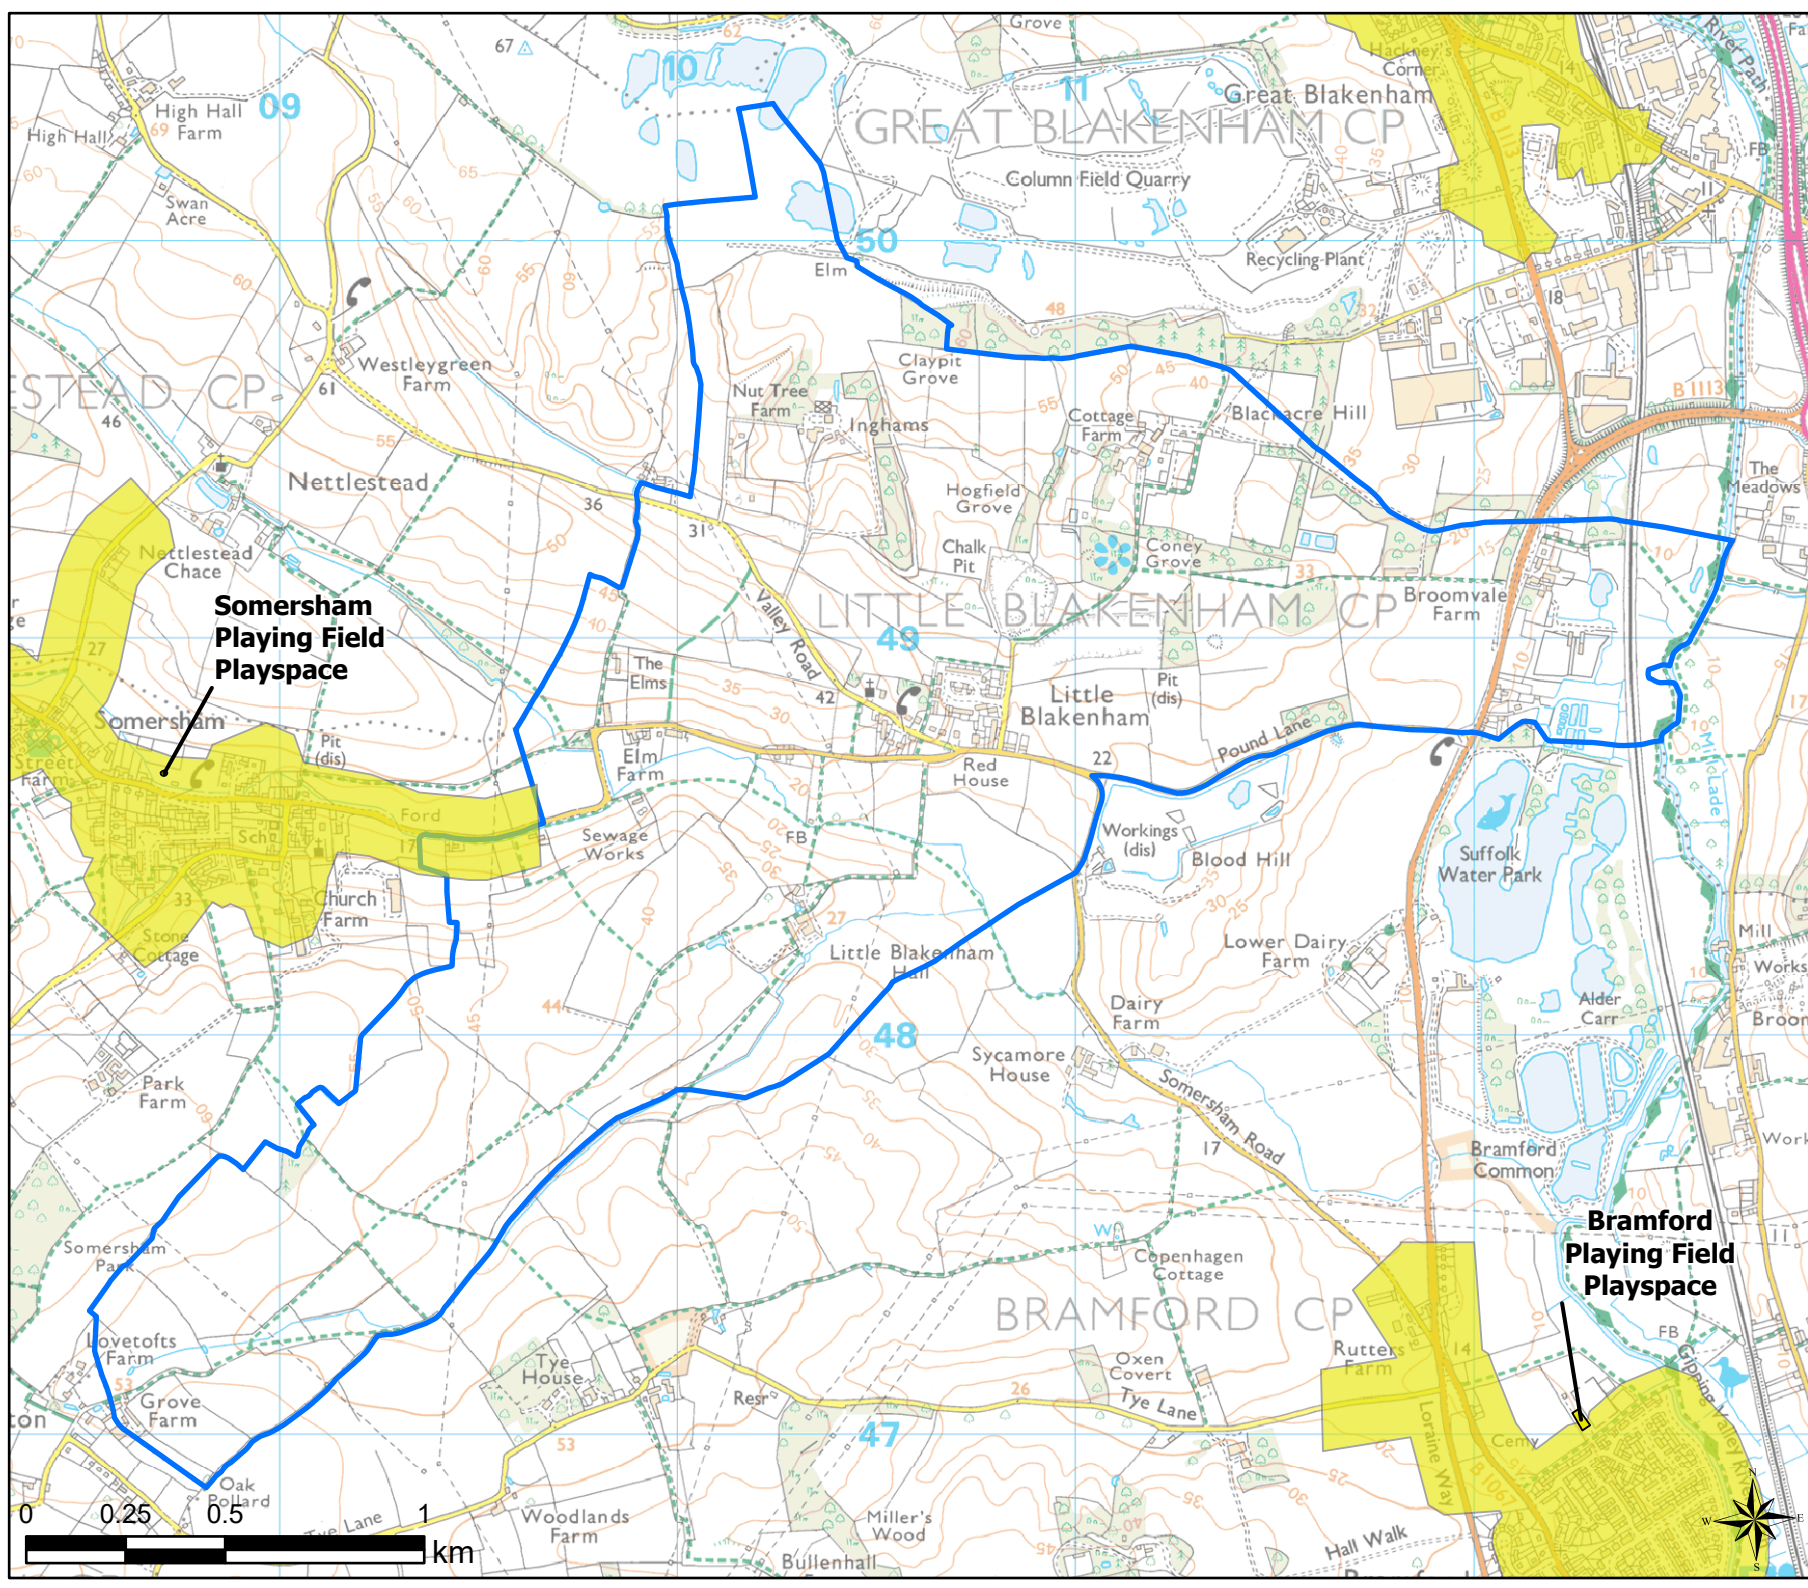

Little Blakenham
Play (Child) Walking Buffers

Legend

- Parish Boundary
- 12 Minute Walking Buffers
- OpenSpace
- Typology
- Play (Child)

Open Space Study

Scale: 1:19,000

Map Produced on: 13/05/2019