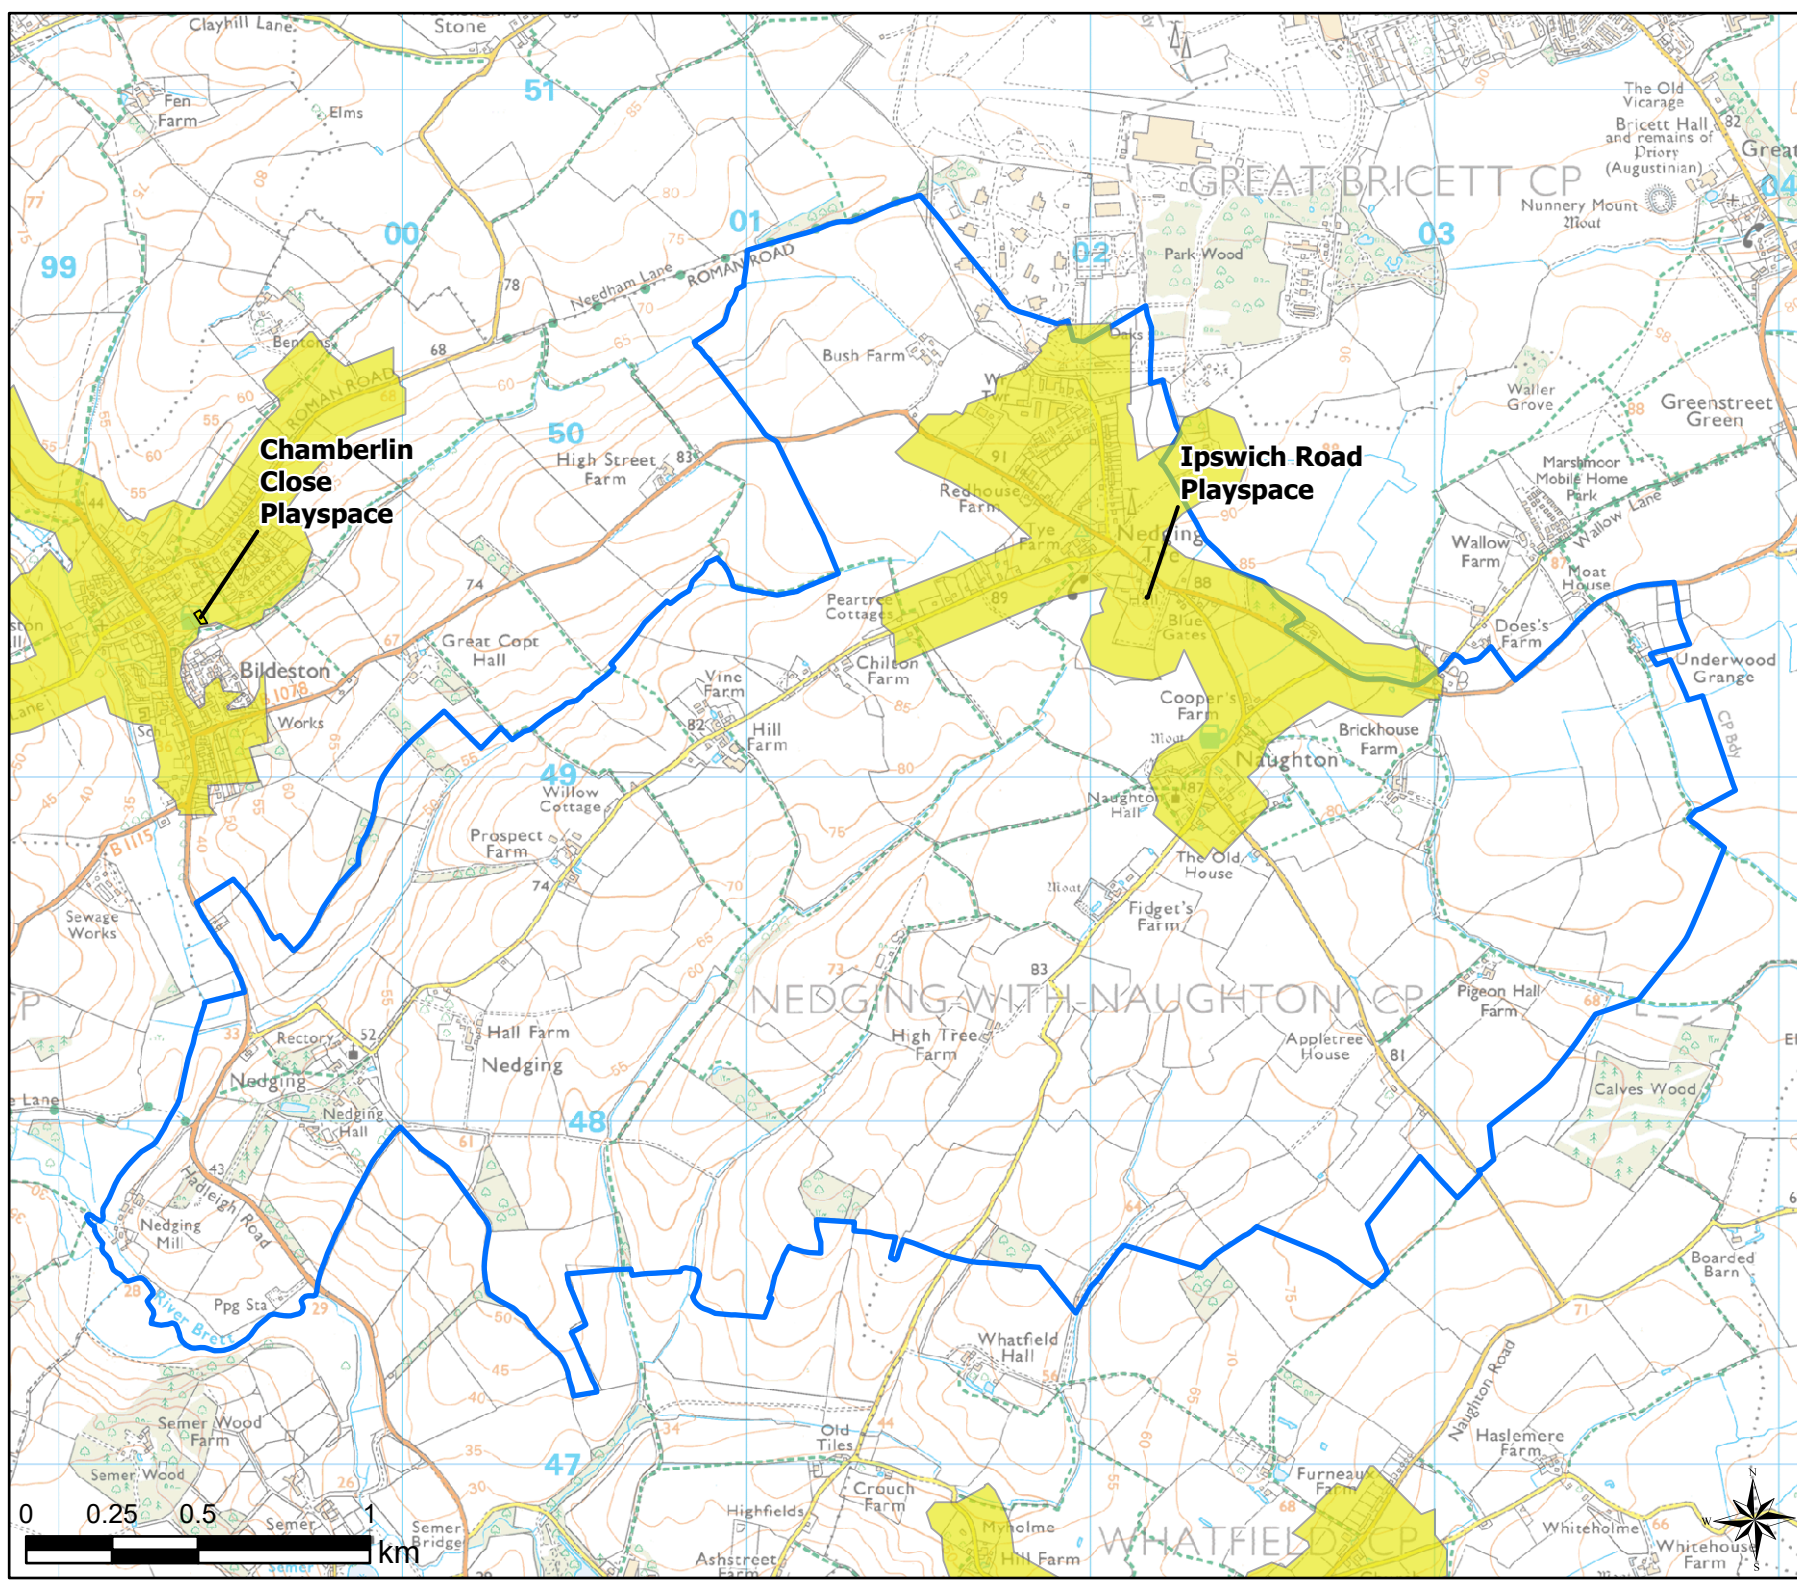

Nedging-with-Naughton
Play (Child) Walking Buffers

Legend

- Parish Boundary
- 12 Minute Walking Buffers
- OpenSpace
- Typology
- Play (Child)

Open Space Study

Scale: 1:22,000

Map Produced on: 13/05/2019