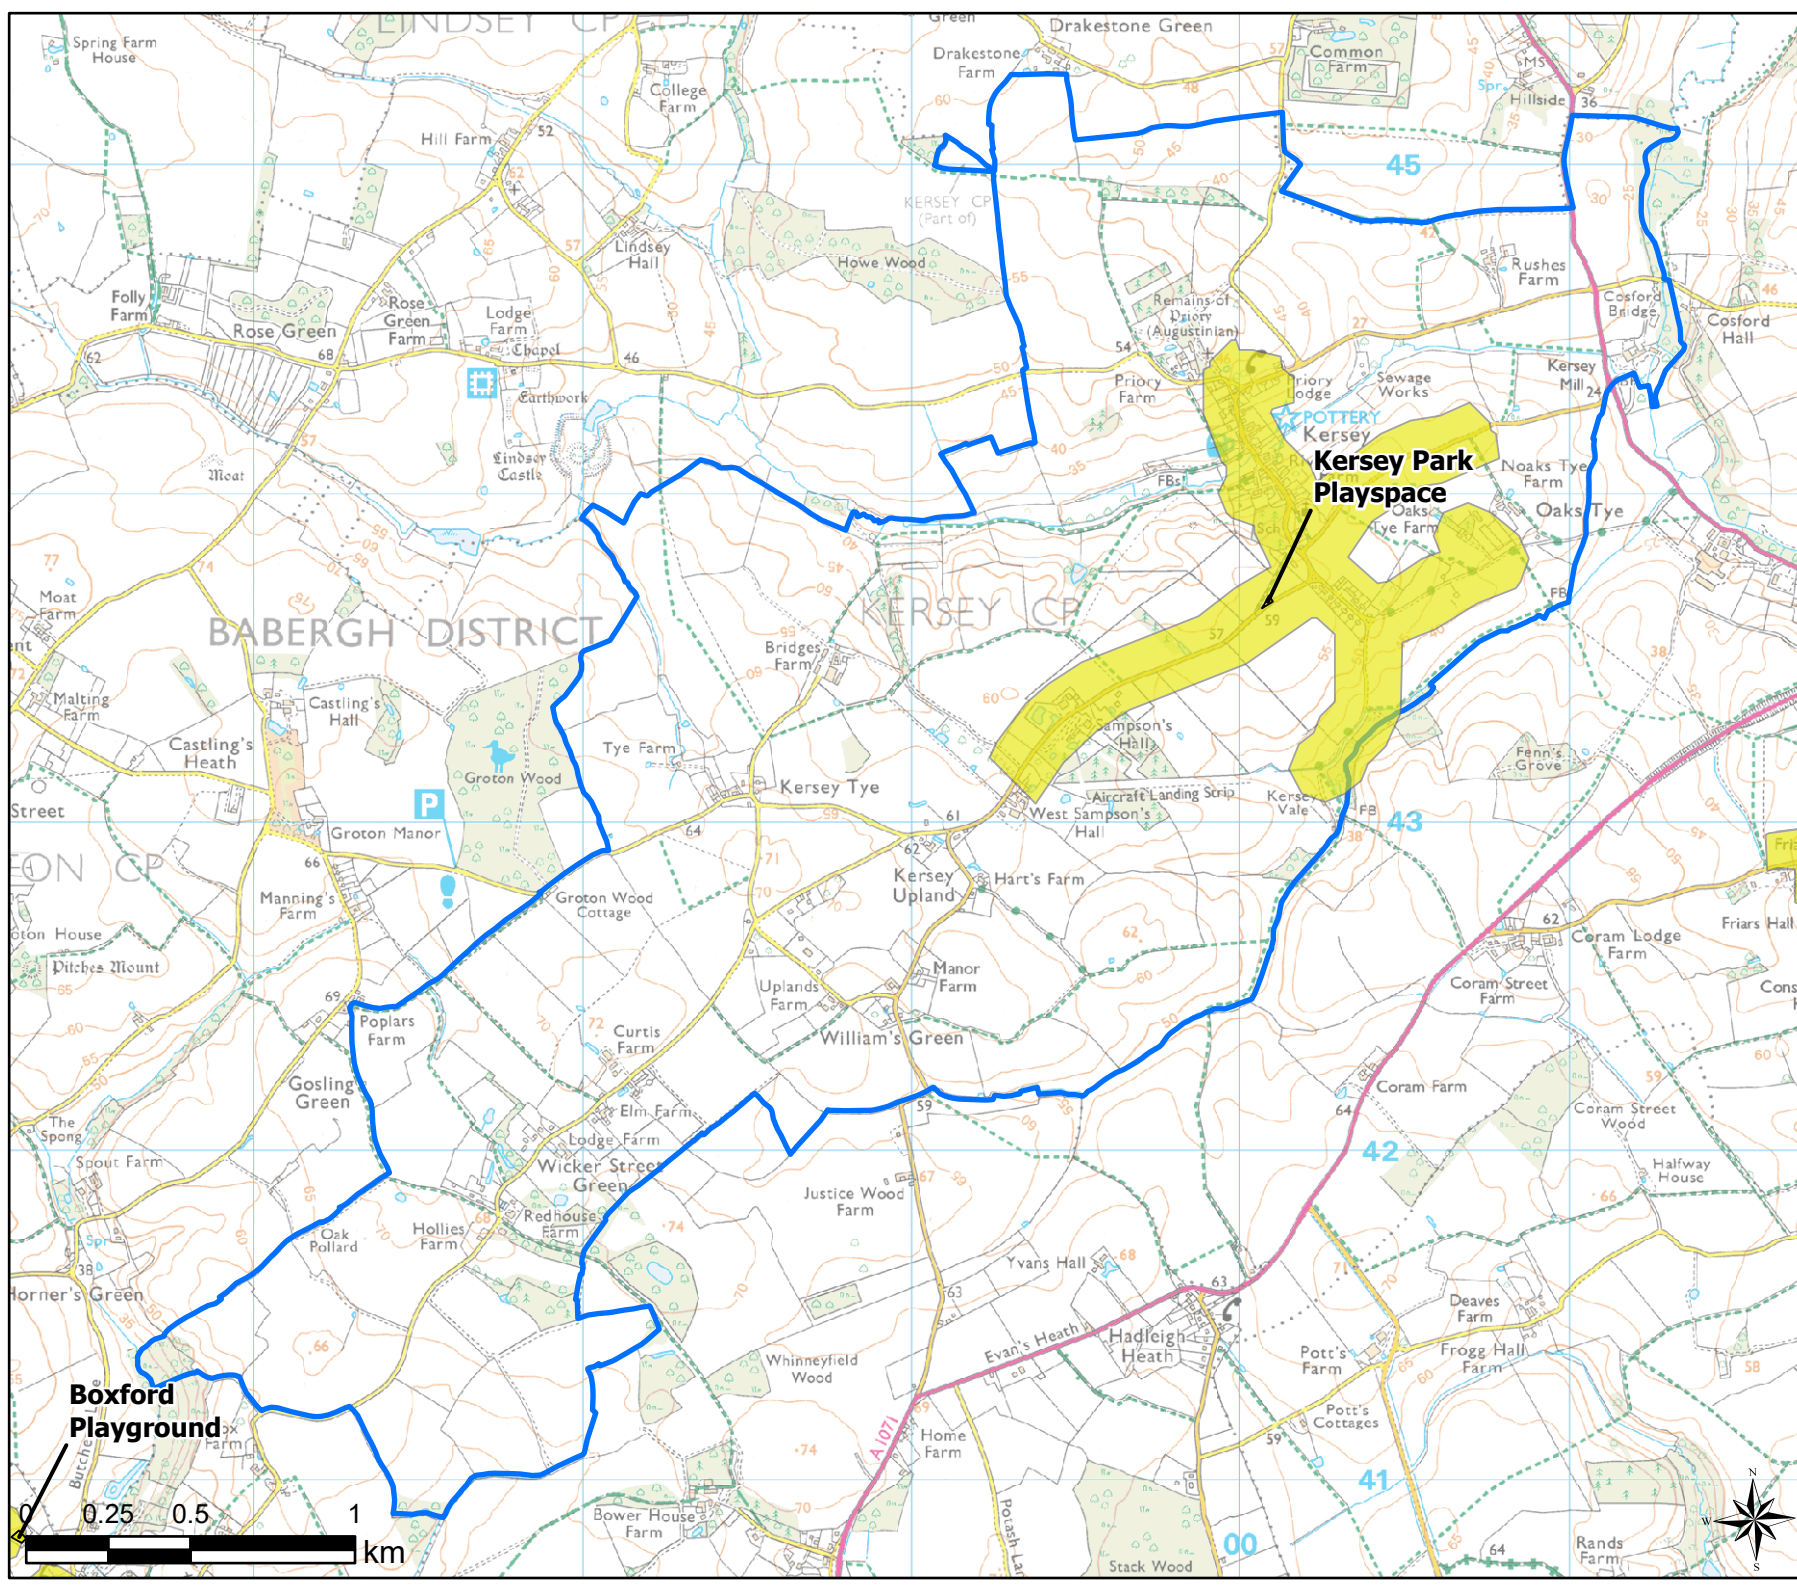

Play (Child) Walking Buffers

Legend

-  Parish Boundary
-  12 Minute Walking Buffers
- OpenSpace
- Typology
-  Play (Child)

Open Space Study

Scale: 1:23,000

Map Produced on: 13/05/2019