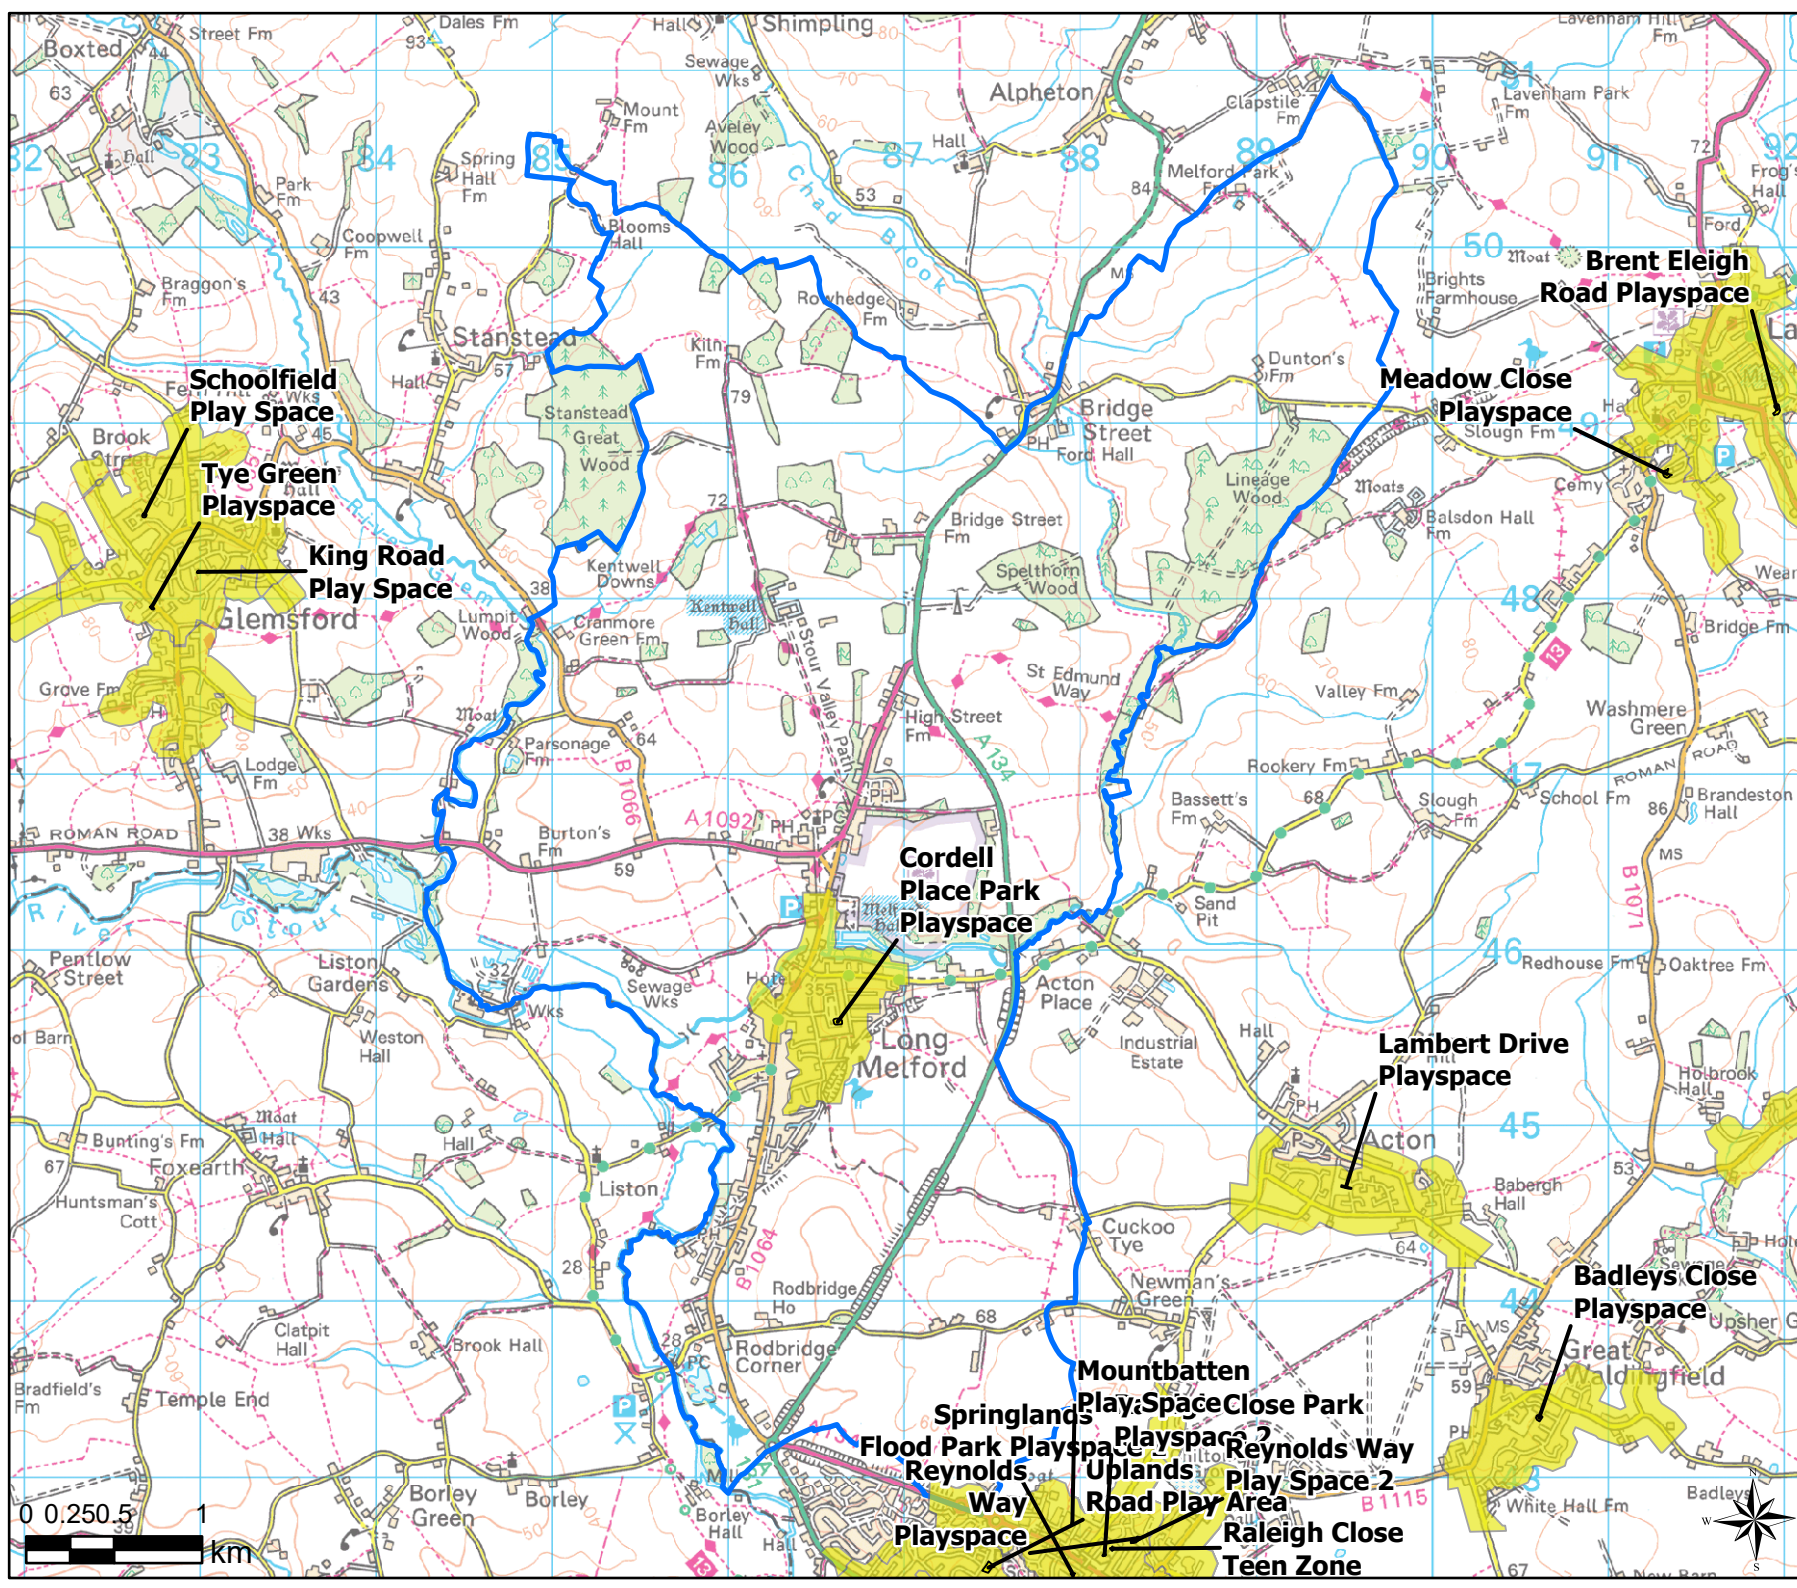

Open Space Study

Scale: 1:43,000

Map Produced on: 13/05/2019

**Schoolfield Play Space**  
**Tye Green Playspace**  
**King Road Play Space**

**Brent Leigh Road Playspace**  
**Meadow Close Playspace**

**Cordell Place Park Playspace**